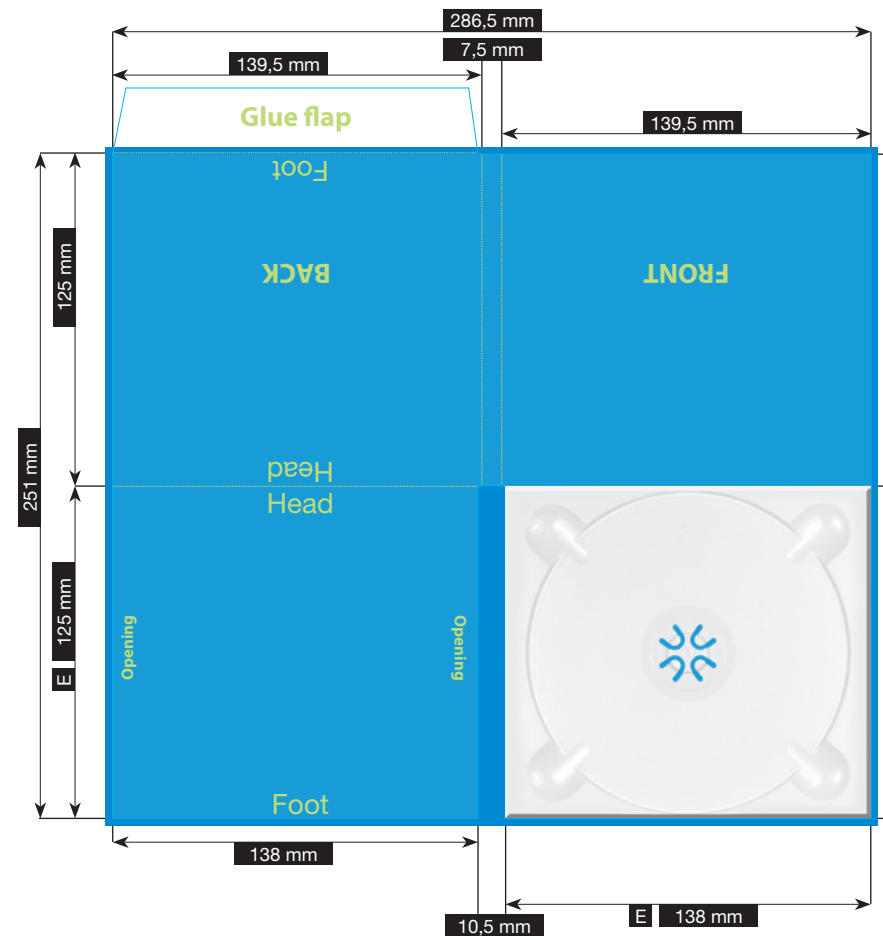

File-format/Bleed

Important information such as images and texts which are not intended to be cut off need to be placed 3-4 mm away from the border of the page.
3 mm bleed

Crop marks are not necessary!

Resolution

Images should at least have a resolution of 300 dpi.

Color/Color spectrum

Exclusively CMYK or grayscales

Fonts

Avoid the usage of fonts under 5 pt.
All fonts must be embedded or converted into outlines.

Illustrations are scaled to 35%.

FILE-FORMAT
WITH BLEED
292,5 x 256 mm

ENDFORMAT (E)
139,5 x 125 mm