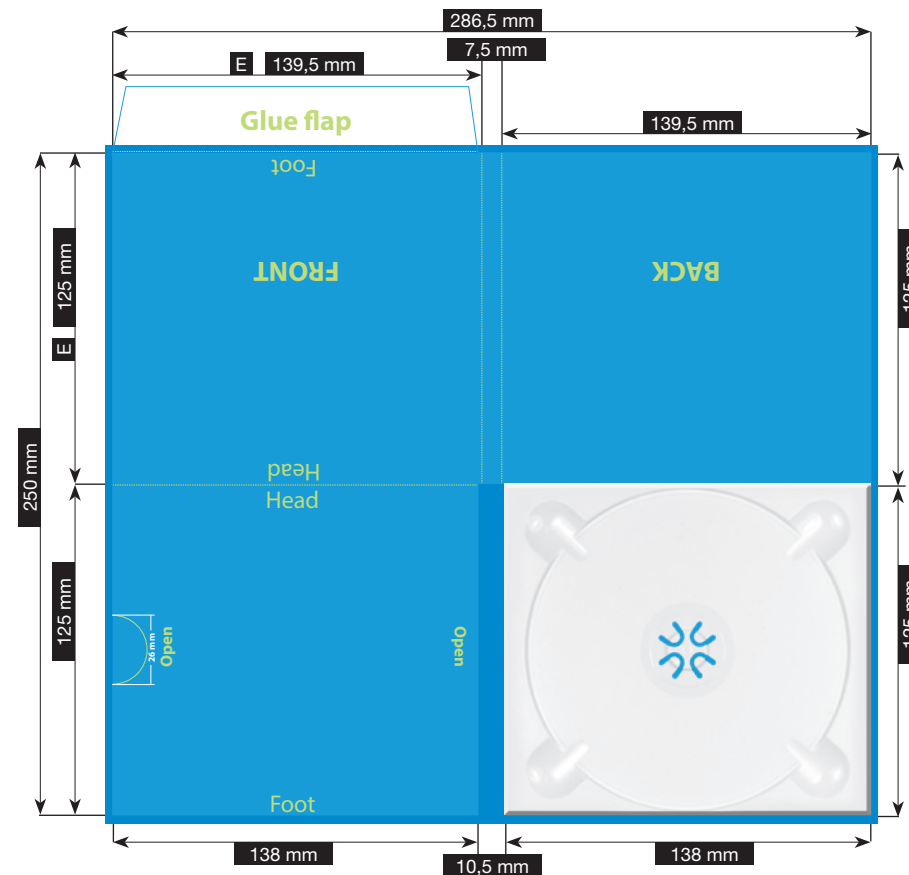

SPEZIFIKATION

CD-PAC · 4 PAGES

TRAY ON THE RIGHT · WITH BOOKLETSLEEVE FOR 1,5 MM BOOKLET
OPEN RIGHT AND LEFT · INCL. GRIP HOLE SMALL

Please consider the general printing specifications and the general product information.

Crop marks are not necessary!

Resolution

Images should at least have a resolution of 300 dpi.

Color/Color spectrum

Exclusively CMYK or grayscales

Fonts

Avoid the usage of fonts under 5 pt.
All fonts must be embedded or converted into outlines.

Illustrations are scaled to 35%.

FILE-FORMAT
WITH BLEED
292,5 x 256 mm

ENDFORMAT (E)
139,5 x 125 mm