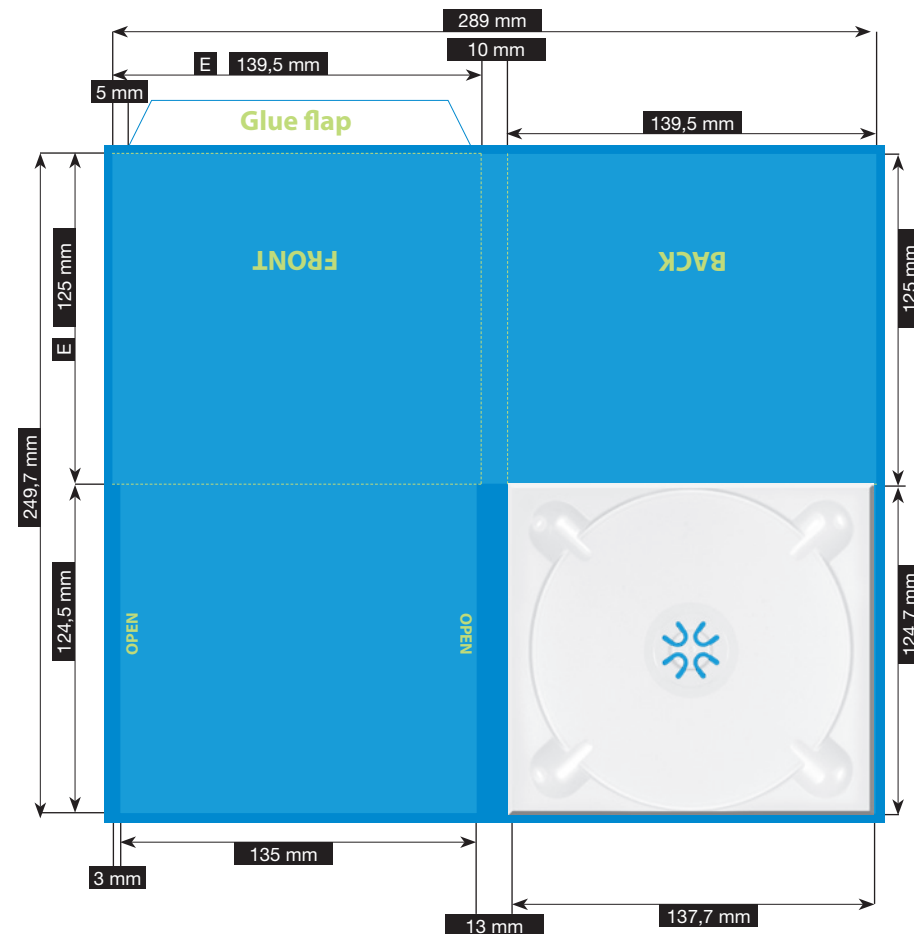

File-format/Bleed

Important information such as images and texts which are not intended to be cut off need to be placed 3-4 mm away from the border of the page.
3 mm bleed

Crop marks are not necessary!

Resolution

Images should at least have a resolution of 300 dpi.

Color/Color spectrum

Exclusively CMYK or grayscales

Fonts

Avoid the usage of fonts under 5 pt.
All fonts must be embedded or converted into outlines.

Illustrations are scaled to 35%.

FILE-FORMAT
WITH BLEED
295 x 255,7 mm

ENDFORMAT (E)
139,5 x 125 mm