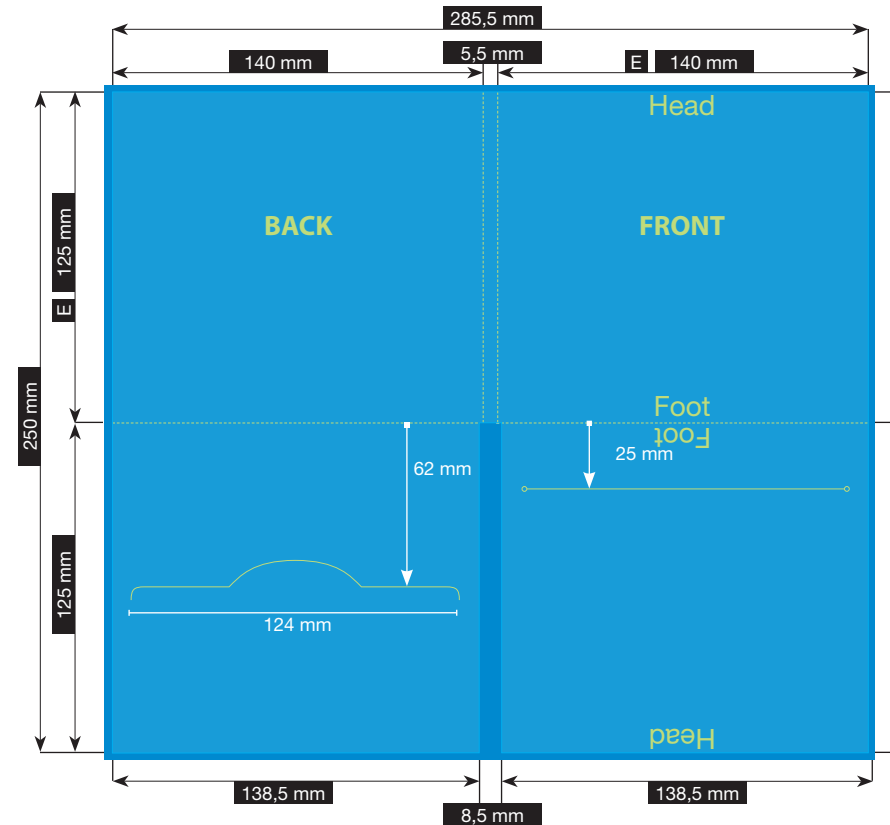

### File-format/Bleed

Important information such as images and texts which are not intended to be cut off need to be placed 3-4 mm away from the border of the page.  
**3 mm bleed**

Crop marks are not necessary!

### Resolution

Images should at least have a resolution of 300 dpi.

### Fonts

Avoid the usage of fonts under 5 pt.  
All fonts must be embedded or converted into outlines.

Illustrations are scaled to 35%.

FILE-FORMAT  
WITH BLEED  
291,5 x 256 mm

ENDFORMAT (E)  
140 x 125 mm