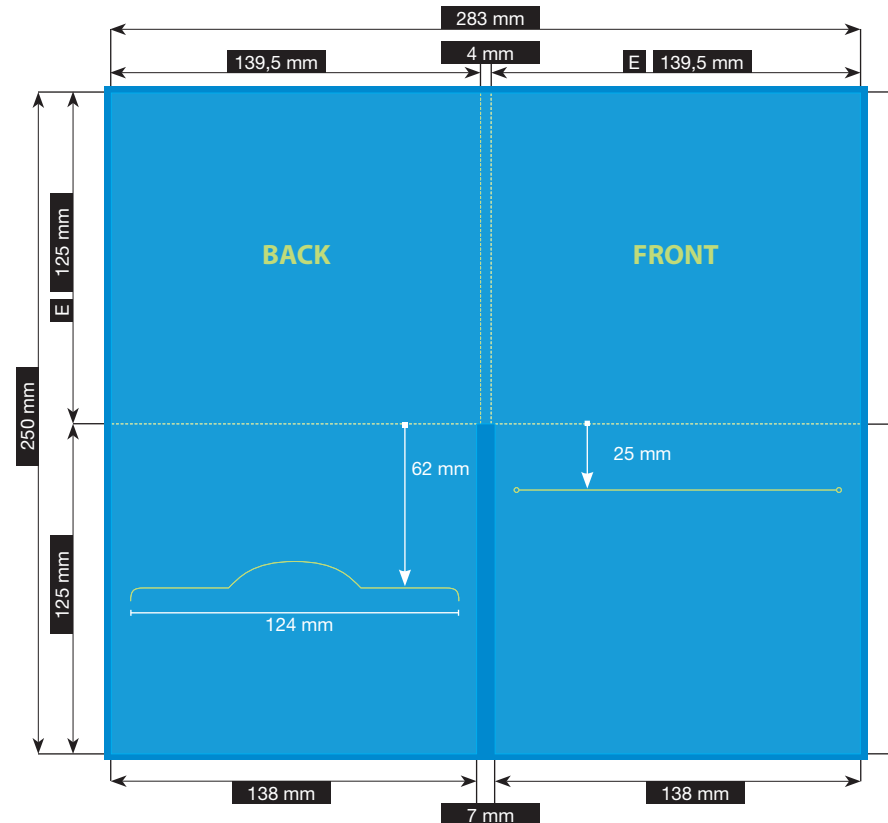

SPECIFICATION

CD-FILE · 4 PAGES

CD-SLOT ON THE RIGHT · WITH BOOKLET-SLOT FOR 1 MM STRONG BOOKLET

Please consider the general printing specifications and the general product information.

Formats

Exclusively PDF, JPG, TIFF-Files

File-format/Bleed

Important information such as images and texts which are not intended to be cut off need to be placed 3-4 mm away from the border of the page.
3 mm bleed

Crop marks are not necessary!

Resolution

Images should at least have a resolution of 300 dpi.

Color/Color spectrum

Exclusively CMYK or grayscales

Fonts

Avoid the usage of fonts under 5 pt.
All fonts must be embedded or converted into outlines.

Illustrations are scaled to 35%.

FILE-FORMAT
WITH BLEED
289 x 256 mm

ENDFORMAT (E)
139,5 x 125 mm