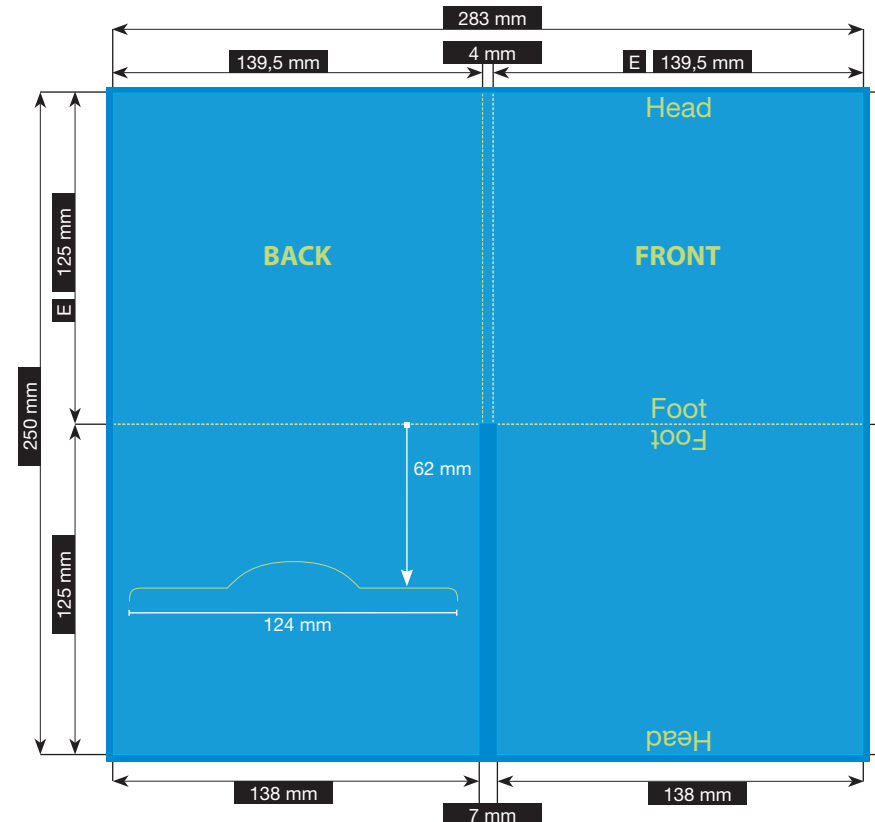

SPECIFICATION

CD-PAC · 4 PAGES

CD-SLOT ON THE RIGHT · WITHOUT A BOOKLET-SLOT

Please consider the general printing specifications and the general product information.

Formats

Exclusively PDF, JPG, TIFF-Files

File-format/Bleed

Important information such as images and texts which are not intended to be cut off need to be placed 3-4 mm away from the border of the page.
3 mm bleed

Crop marks are not necessary!

Resolution

Images should at least have a resolution of 300 dpi.

Color/Color spectrum

Exclusively CMYK or greyscales

Fonts

Avoid the usage of fonts under 5 pt.
All fonts must be embedded or converted into outlines.

Illustrations are scaled to 35%.

FILE-FORMAT
WITH BLEED
289 x 256 mm

ENDFORMAT (E)
139,5 x 125 mm