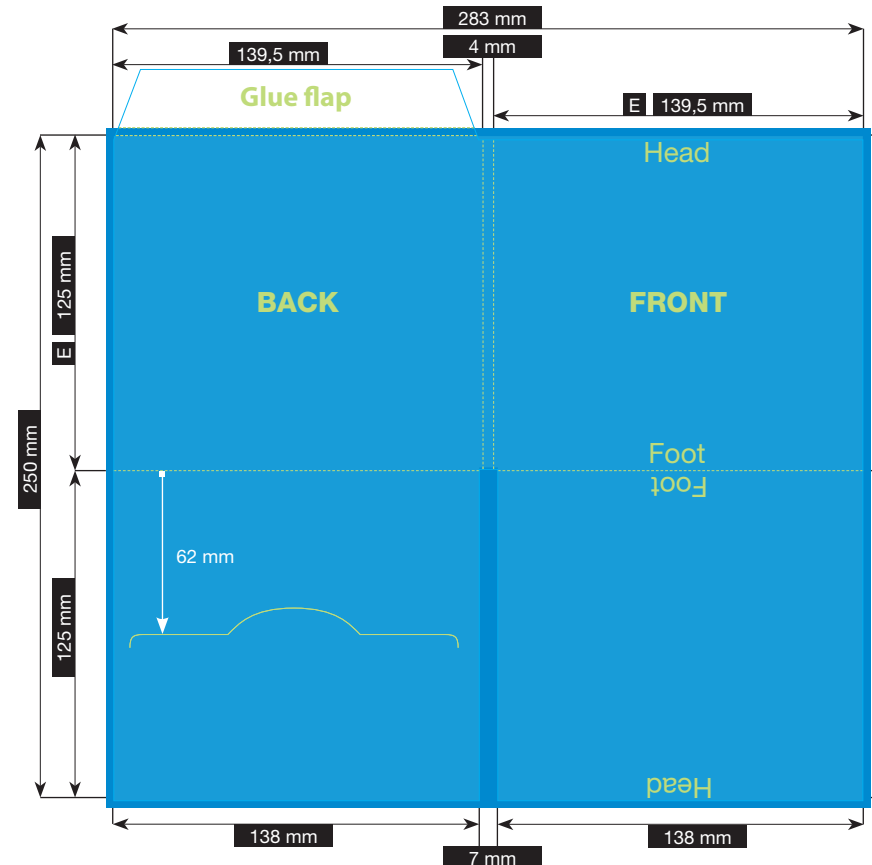

SPECIFICATION

CD-FILE · 4 PAGES

CD-SLOT ON THE RIGHT · PROTECTIVE TUBE

Please consider the general printing specifications and the general product information.

Formats

Exclusively PDF, JPG, TIFF-Files

File-format/Bleed

Important information such as images and texts which are not intended to be cut off need to be placed 3-4 mm away from the border of the page.
3 mm bleed

Crop marks are not necessary!

Resolution

Images should at least have a resolution of 300 dpi.

Color/Color spectrum

Exclusively CMYK or grayscales

Fonts

Avoid the usage of fonts under 5 pt.
All fonts must be embedded or converted into outlines.

Illustrations are scaled to 35%.

FILE-FORMAT
WITH BLEED
289 x 256 mm

ENDFORMAT (E)
139,5 x 125 mm