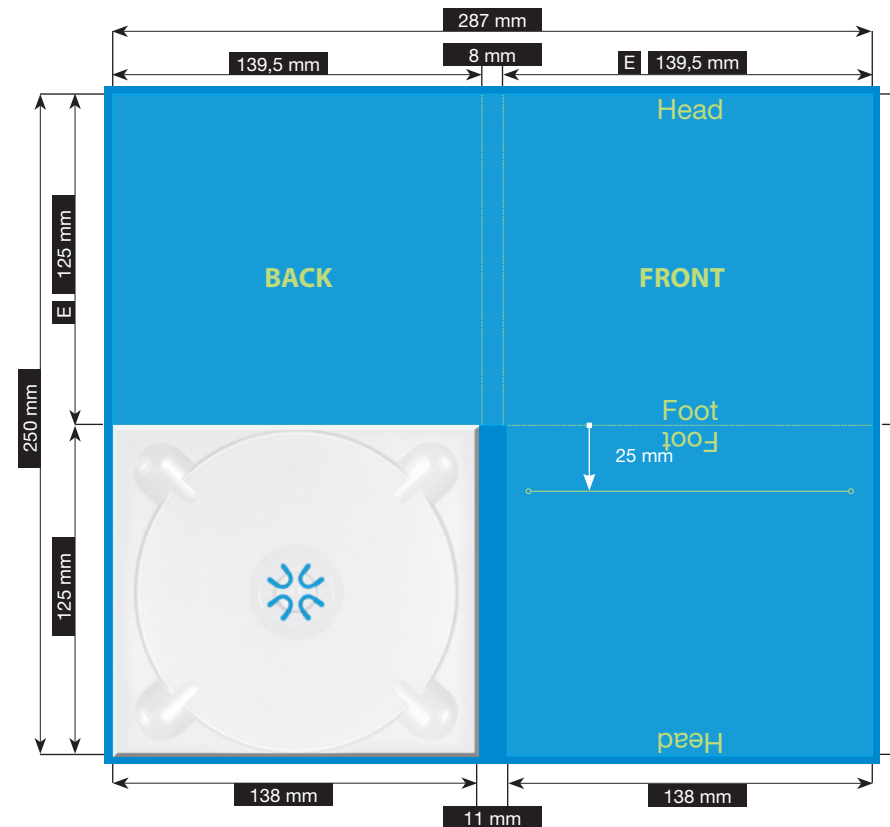

File-format/Bleed

Important information such as images and texts which are not intended to be cut off need to be placed 3-4 mm away from the border of the page.
3 mm bleed

Crop marks are not necessary!

Resolution

Images should at least have a resolution of 300 dpi.

Color/Color spectrum

Exclusively CMYK or grayscales

Fonts

Avoid the usage of fonts under 5 pt.
All fonts must be embedded or converted into outlines.

Illustrations are scaled to 35%.

FILE-FORMAT
WITH BLEED
293 x 256 mm

ENDFORMAT (E)
139,5 x 125 mm