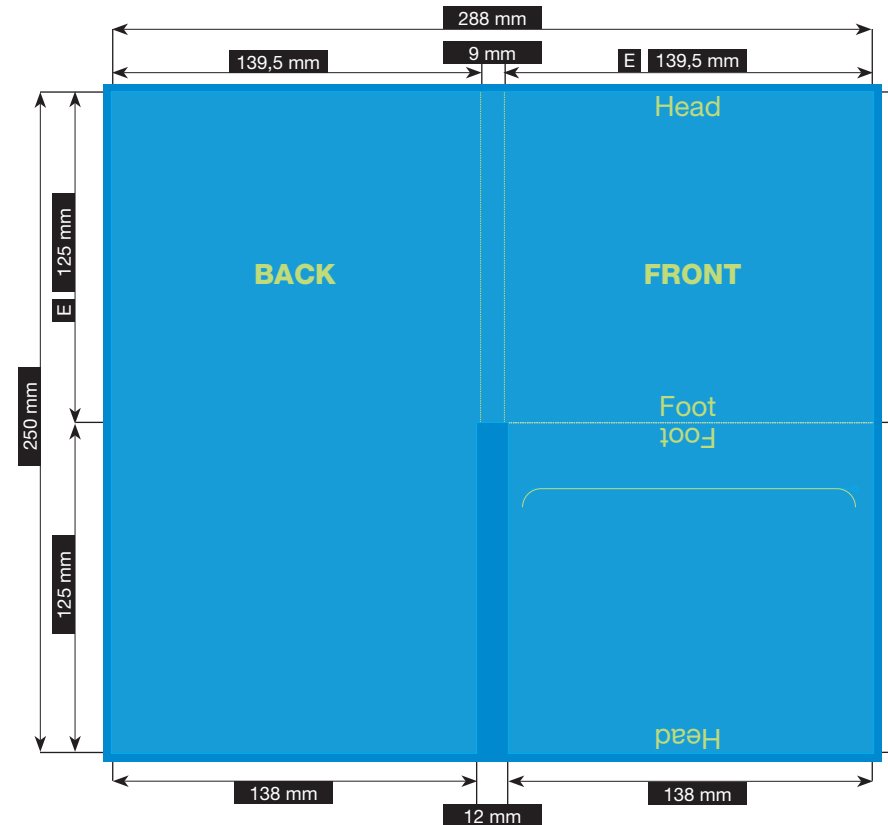

File-format/Bleed

Important information such as images and texts which are not intended to be cut off need to be placed 3-4 mm away from the border of the page.

3 mm bleed

Crop marks are not necessary!

Resolution

Images should at least have a resolution of 300 dpi.

Color/Color spectrum

Exclusively CMYK or grayscales

Fonts

Avoid the usage of fonts under 5 pt.
All fonts must be embedded or converted into outlines.

Illustrations are scaled to 35%.

File-FORMAT
WITH BLEED
294 x 256 mm

ENDFORMAT (E)
139,5 x 125 mm