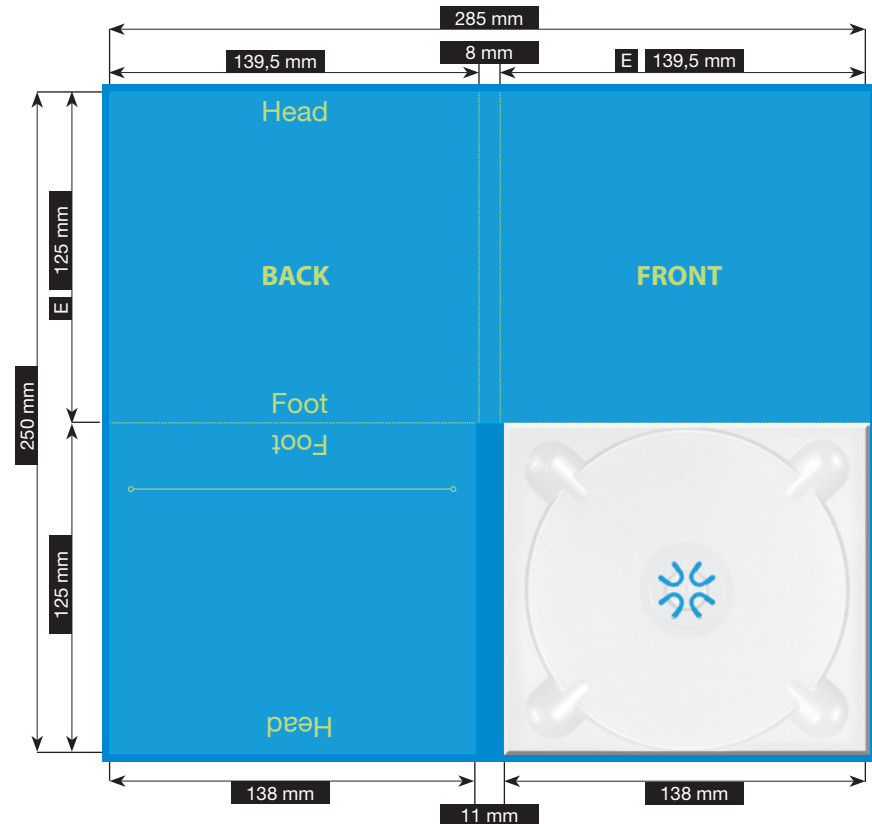

## CD-PAC · 4 PAGES

WITH BOOKLETSLLOT ON THE RIGHT AND TRAY ON THE LEFT.

Please consider the general printing specifications and the general product information.

### File-format/Bleed

Important information such as images and texts which are not intended to be cut off need to be placed 3-4 mm away from the border of the page.  
**3 mm bleed**

Crop marks are not necessary!

### Resolution

Images should at least have a resolution of 300 dpi.

### Fonts

Avoid the usage of fonts under 5 pt.  
All fonts must be embedded or converted into outlines.

Illustrations are scaled to 35%.

FILE-FORMAT  
WITH BLEED  
256 x 293 mm

ENDFORMAT (E)  
125 x 139,5 mm