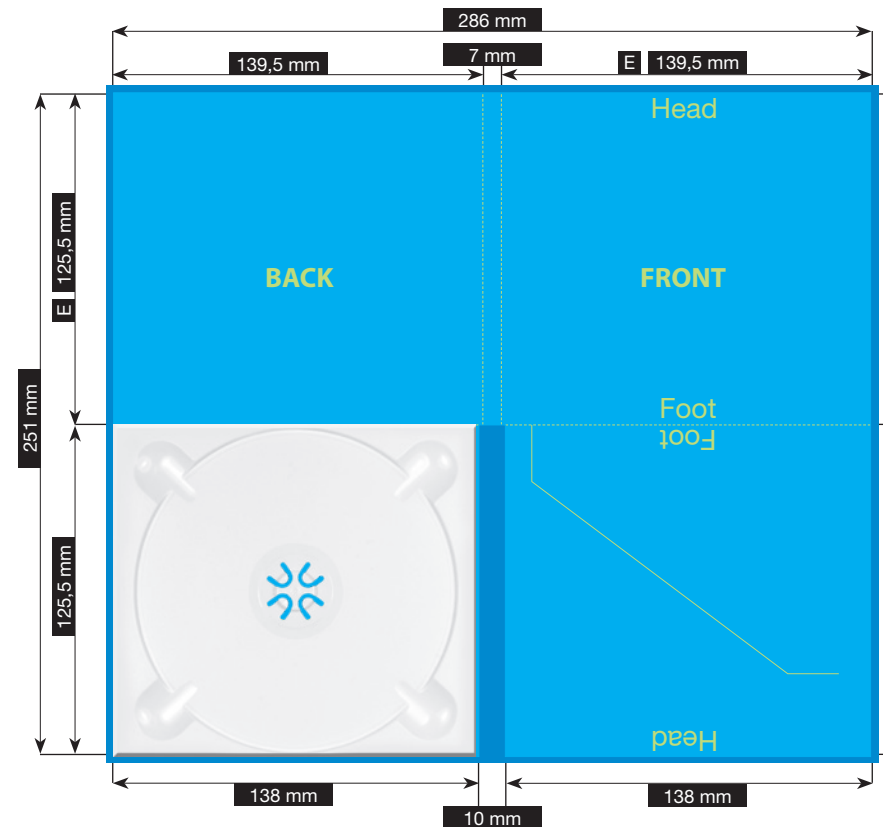

SPEZIFIKATION

CD-PAC · 4 PAGES

TRAY ON THE RIGHT · WITH DIAGONAL BOOKLETSLOT ON THE LEFT FOR 16 PAGES BOOKLET.

Please consider the general printing specifications and the general product information.

Formats

Exclusively PDF, JPG, TIFF-Files

File-format/Bleed

Important information such as images and texts which are not intended to be cut off need to be placed 3-4 mm away from the border of the page.
3 mm bleed

Crop marks are not necessary!

Resolution

Images should at least have a resolution of 300 dpi.

Color/Color spectrum

Exclusively CMYK or grayscales

Fonts

Avoid the usage of fonts under 5 pt.
All fonts must be embedded or converted into outlines.

Illustrations are scaled to 35%.

FILE-FORMAT
WITH BLEED
292 x 257 mm

ENDFORMAT (E)
139,5 x 125,5 mm