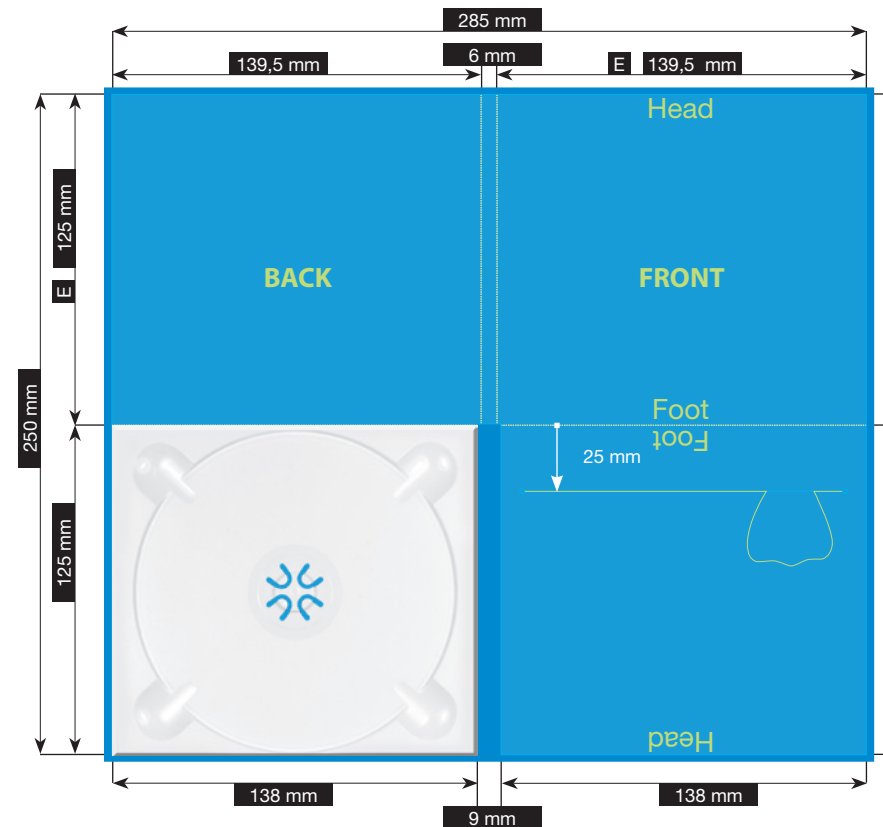

SPECIFICATION

CD-PAC · 4 PAGES

TRAY ON THE RIGHT · BOOKLETSLOT FOR
GUITAR PICK

Please consider the general printing specifications and the general product information.

Formats

Exclusively PDF, JPG, TIFF-Files

File-format/Bleed

Important information such as images and texts which are not intended to be cut off need to be placed 3-4 mm away from the border of the page.
3 mm bleed

Crop marks are not necessary!

Resolution

Images should at least have a resolution of 300 dpi.

Color/Color spectrum

Exclusively CMYK or greyscales

Fonts

Avoid the usage of fonts under 5 pt.
All fonts must be embedded or converted into outlines.

Illustrations are scaled to 35%.

FILE-FORMAT
WITH BLEED
291 x 256 mm

ENDFORMAT (E)
139,5 x 125 mm