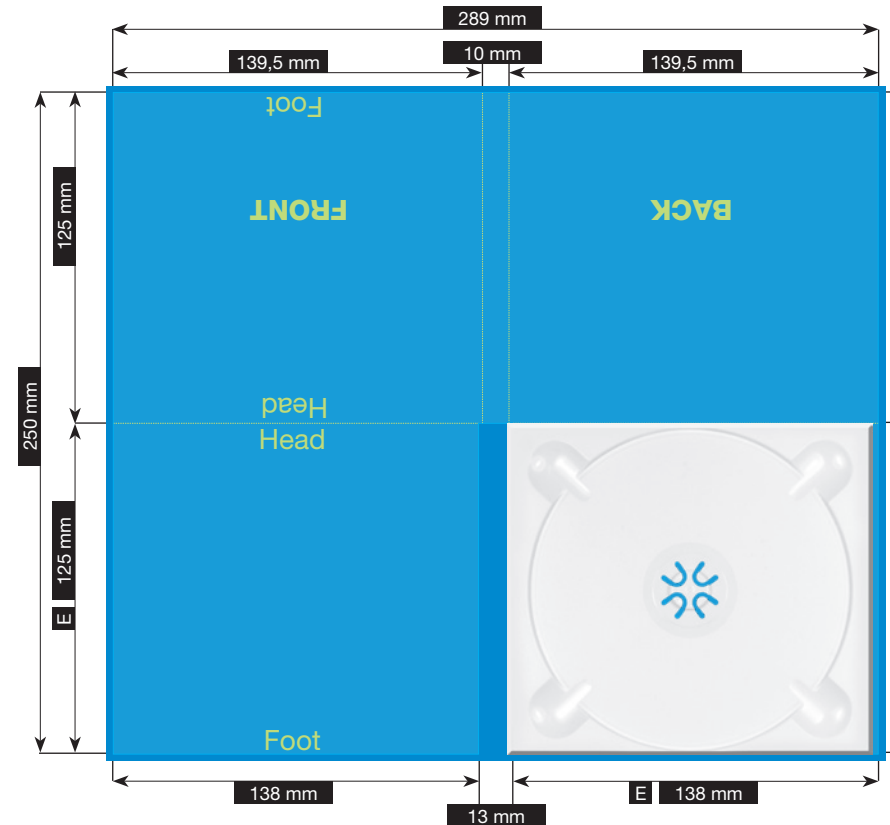

Important information such as images and texts which are not intended to be cut off need to be placed 3-4 mm away from the border of the page.
3 mm bleed

Crop marks are not necessary!

Resolution

Images should at least have a resolution of 300 dpi.

Color/Color spectrum

Exclusively CMYK or grayscales

Fonts

Avoid the usage of fonts under 5 pt.
All fonts must be embedded or converted into outlines.

Illustrations are scaled to 35%.

FILE-FORMAT
WITH BLEED
295 x 256 mm

ENDFORMAT (E)
139,5 x 125 mm