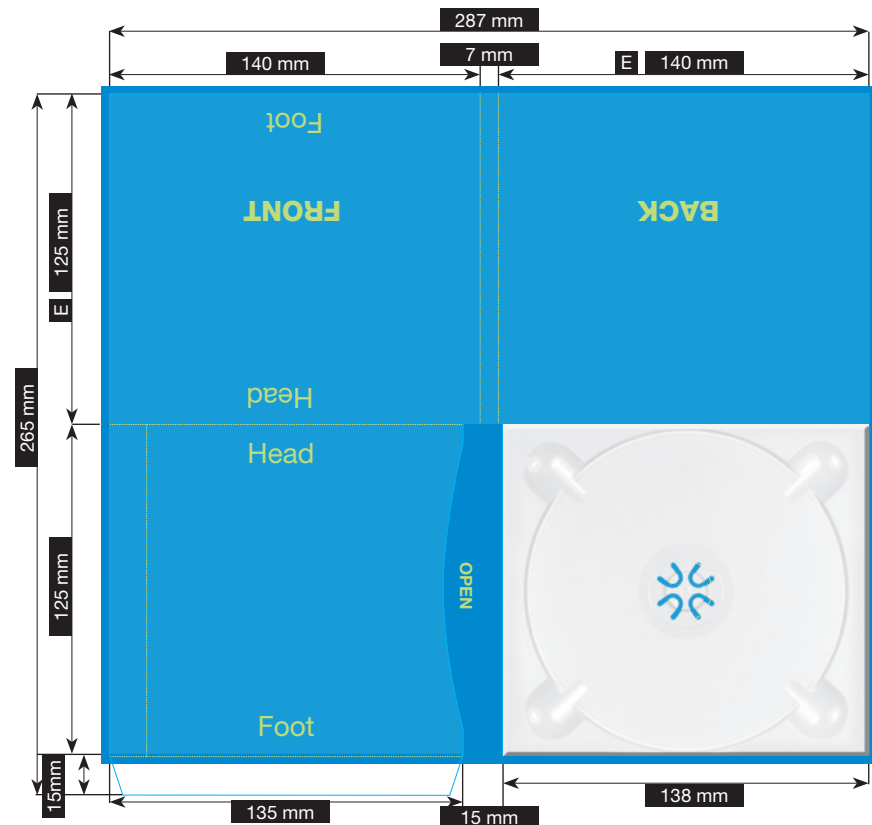

SPECIFICATION

CD-PAC WITH POCKET · 4 PAGES

1 POCKET ON THE LEFT OPEN + 1 TRAY ON THE RIGHT

Please consider the general printing specifications and the general product information.

Formats

Exclusively PDF, JPG, TIFF-Files

File-format/Bleed

Important information such as images and texts which are not intended to be cut off need to be placed 3-4 mm away from the border of the page.
3 mm bleed

Crop marks are not necessary!

Resolution

Images should at least have a resolution of 300 dpi.

Color/Color spectrum

Exclusively CMYK or grayscales

Fonts

Avoid the usage of fonts under 5 pt.
All fonts must be embedded or converted into outlines.

Illustrations are scaled to 35%.

FILE-FORMAT
WITH BLEED
271 x 293 mm

ENDFORMAT (E)
125 x 140 mm