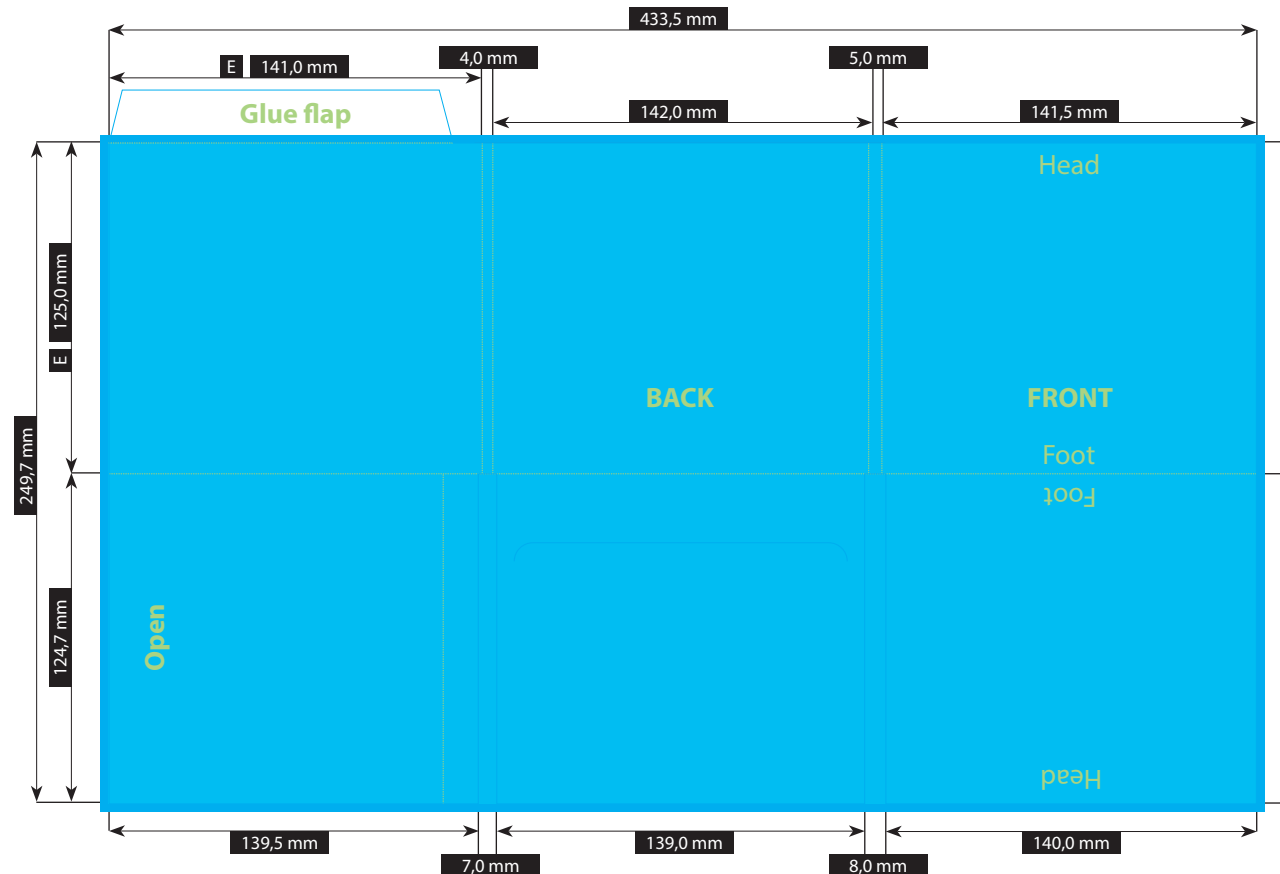

SPECIFICATION

CD-POCKET · 6 PAGES

1 POCKET RIGHT OPEN ON THE OUTSIDE · BOOKLETSLOT IN THE MIDDLE
FOR 2 MM BOOKLET

Please consider the general printing specifications and the general product information.

Formats

Exclusively PDF, JPG, TIFF-Files

File-format/Bleed

Important information such as images and texts which are not intended to be cut off need to be placed 3-4 mm away from the border of the page.

3 mm bleed

Crop marks are not necessary!

Resolution

Images should at least have a resolution of 300 dpi.

Color/Color spectrum

Exclusively CMYK or grayscales

Fonts

Avoid the usage of fonts under 5 pt.
All fonts must be embedded or converted into outlines.

Illustrations are scaled to 35%.

FILE-FORMAT
WITH BLEED
439,5 x 255,7 mm

ENDFORMAT (E)
141,5 x 125 mm