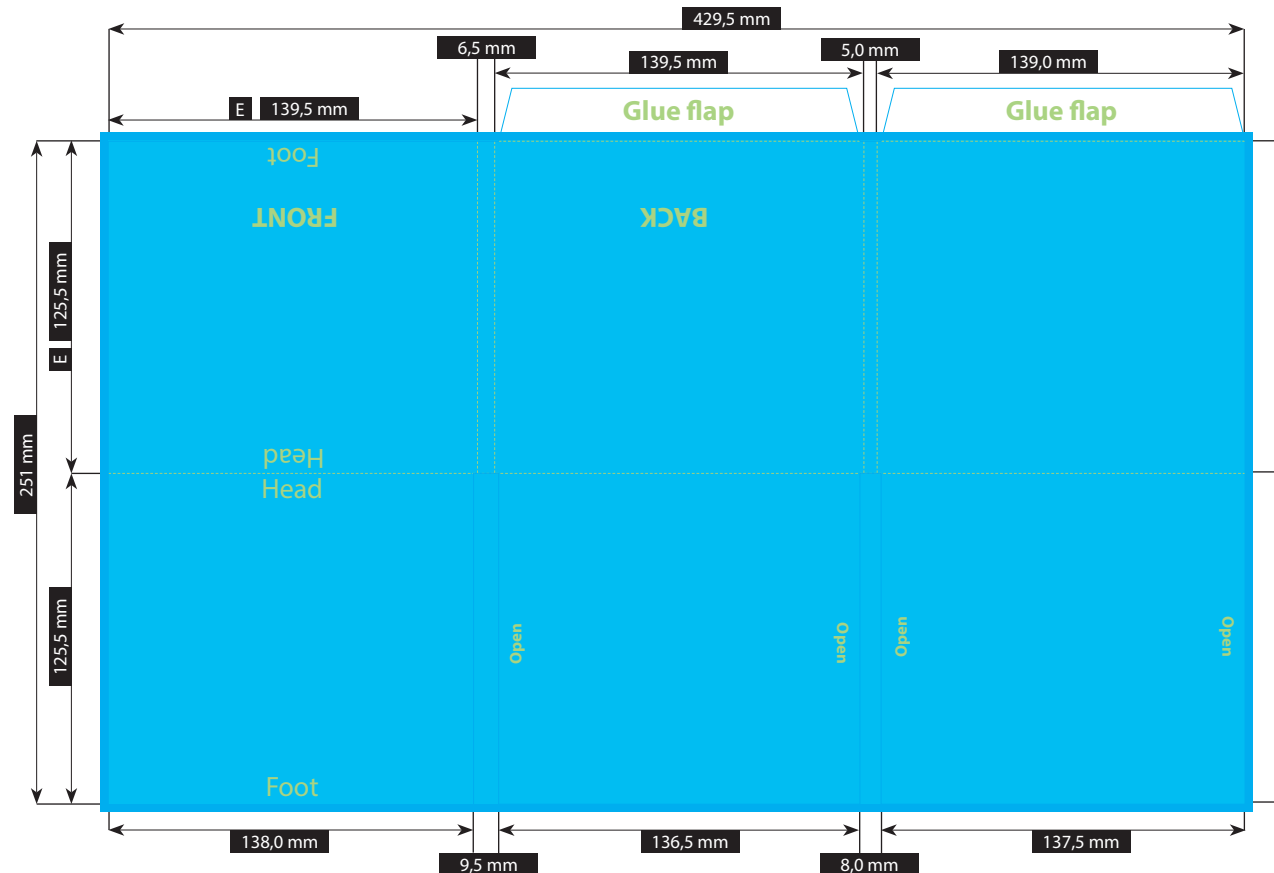

SPECIFICATION

CD-PAC · 6 SEITEN

2 SLEEVES IN THE MIDDLE AND RIGHT · OPEN ON THE OUTSIDE AND INSIDE

Please consider the general printing specifications and the general product information.

Formats

Exclusively PDF, JPG, TIFF-Files

File-format/Bleed

Important information such as images and texts which are not intended to be cut off need to be placed 3-4 mm away from the border of the page.

3 mm bleed

Crop marks are not necessary!

Resolution

Images should at least have a resolution of 300 dpi.

Color/Color spectrum

Exclusively CMYK or grayscales

Fonts

Avoid the usage of fonts under 5 pt.
All fonts must be embedded or converted into outlines.

Illustrations are scaled to 35%.

FILE-FORMAT
WITH BLEED
435,5x 257 mm

ENDFORMAT (E)
139,5 x 125,5 mm

VER209

Stand: 12/2023