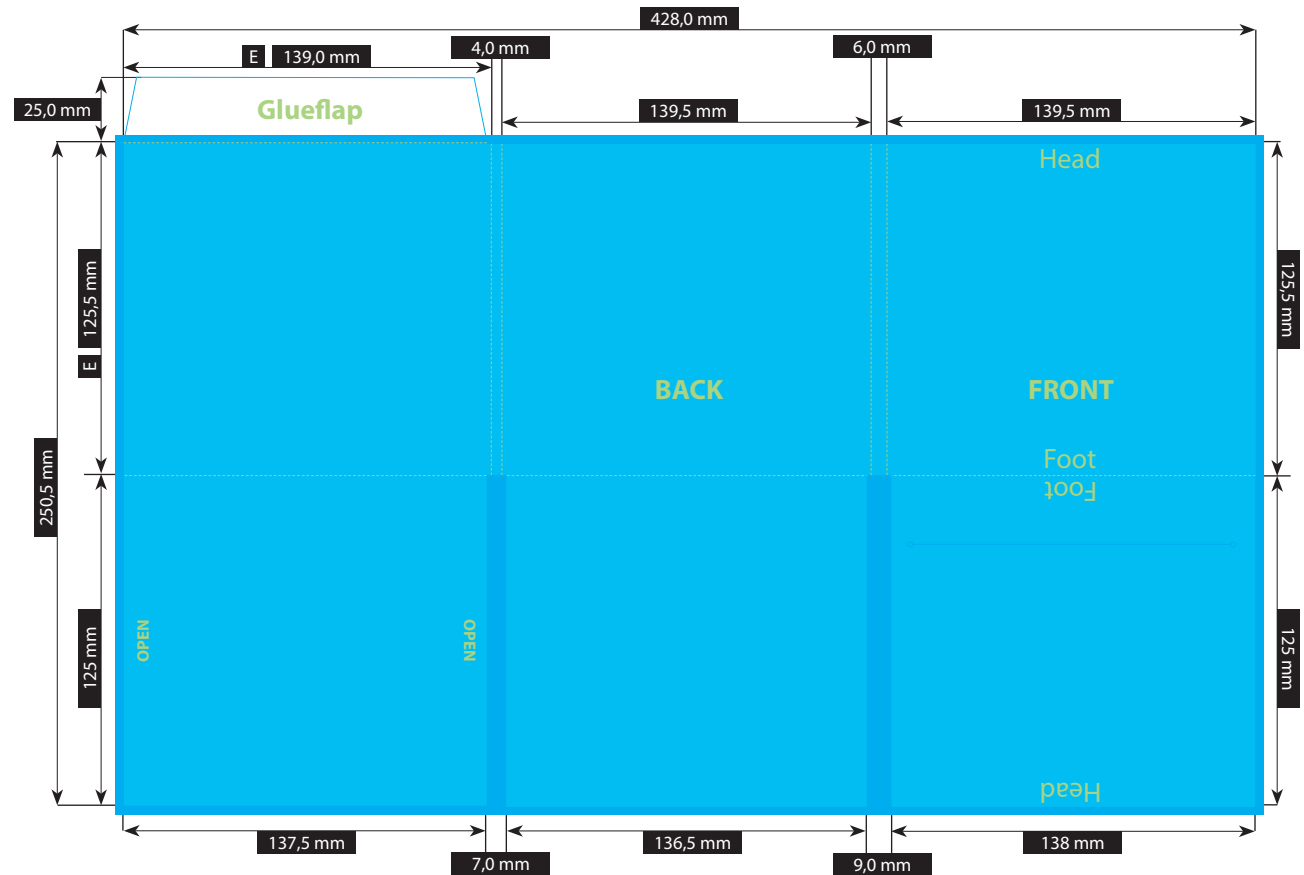

SPECIFICATION

CD-SLEEVE · 6 PAGES

SLEEVE ON THE RIGHT OPEN LEFT AND RIGHT · BOOKLETSLOT LEFT FOR 2 MM BOOKLET WITH 125 MM HEIGHT

Please consider the general printing specifications and the general product information.

Formats

Exclusively PDF, JPG, TIFF-Files

File-format/Bleed

Important information such as images and texts which are not intended to be cut off need to be placed 3-4 mm away from the border of the page.

3 mm bleed

Crop marks are not necessary!

Resolution

Images should at least have a resolution of 300 dpi.

Color/Color spectrum

Exclusively CMYK or grayscales

Fonts

Avoid the usage of fonts under 5 pt.
All fonts must be embedded or converted into outlines.

Illustrations are scaled to 35%.

FILE-FORMAT
WITH BLEED
434,0 x 255,5 mm

ENDFORMAT (E)
139,5 x 125,5 mm