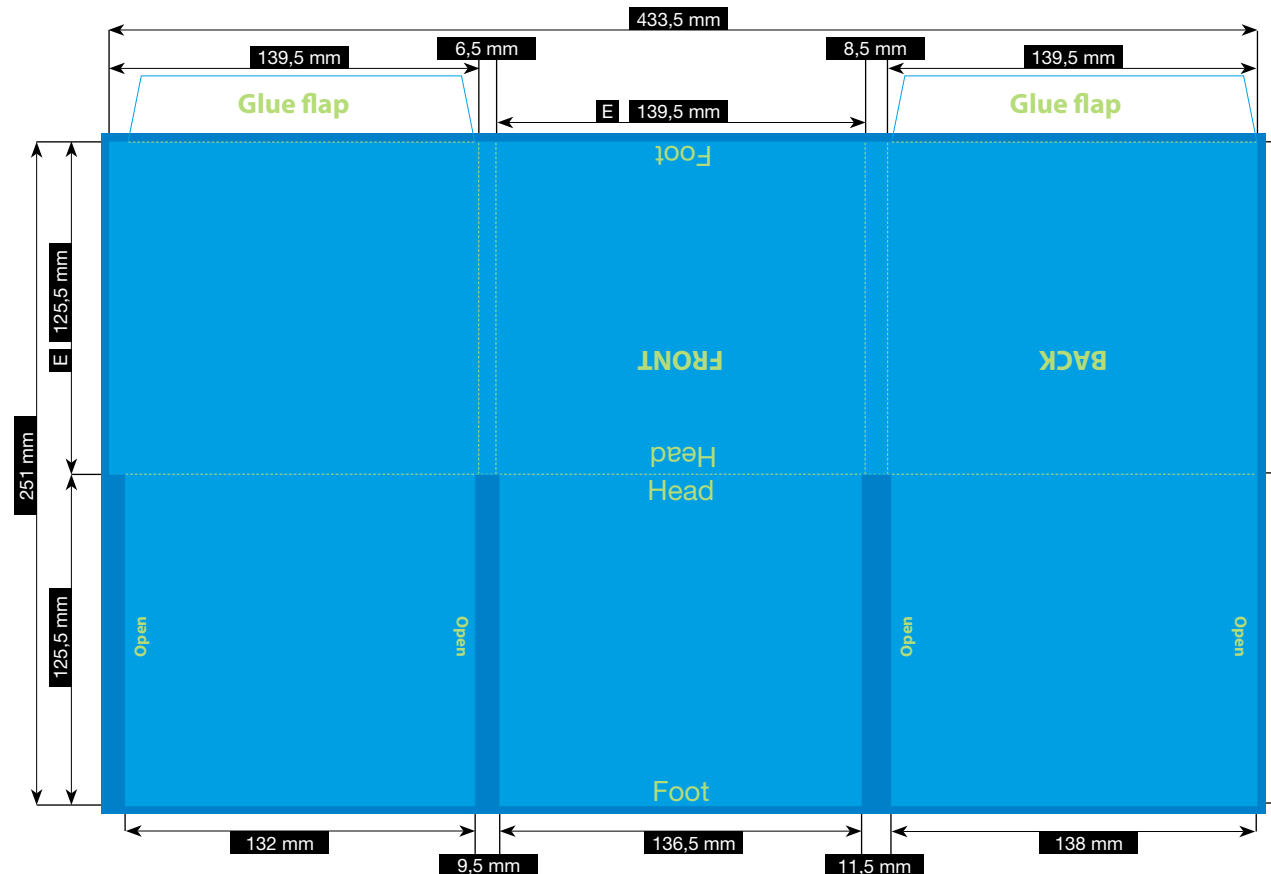

SPEZIFIKATION

CD-SLEEVE · 6 PAGES

TWO TUNNELSLEEVES LEFT + RIGHT ·

CD ON THE RIGHT · BOOKLET LEFT · SHORTENED TAB

Please consider the general printing specifications and the general product information.

Formats

Exclusively PDF, JPG, TIFF-Files

File-format/Bleed

Important information such as images and texts which are not intended to be cut off need to be placed 3-4 mm away from the border of the page.
3 mm bleed

Crop marks are not necessary!

Resolution

Images should at least have a resolution of 300 dpi.

Color/Color spectrum

Exclusively CMYK or greyscales

Fonts

Avoid the usage of fonts under 5 pt.
All fonts must be embedded or converted into outlines.

Illustrations are scaled to 35%.

FILE-FORMAT
WITH BLEED
439,5 x 257 mm

ENDFORMAT (E)
139,5 x 125,5 mm