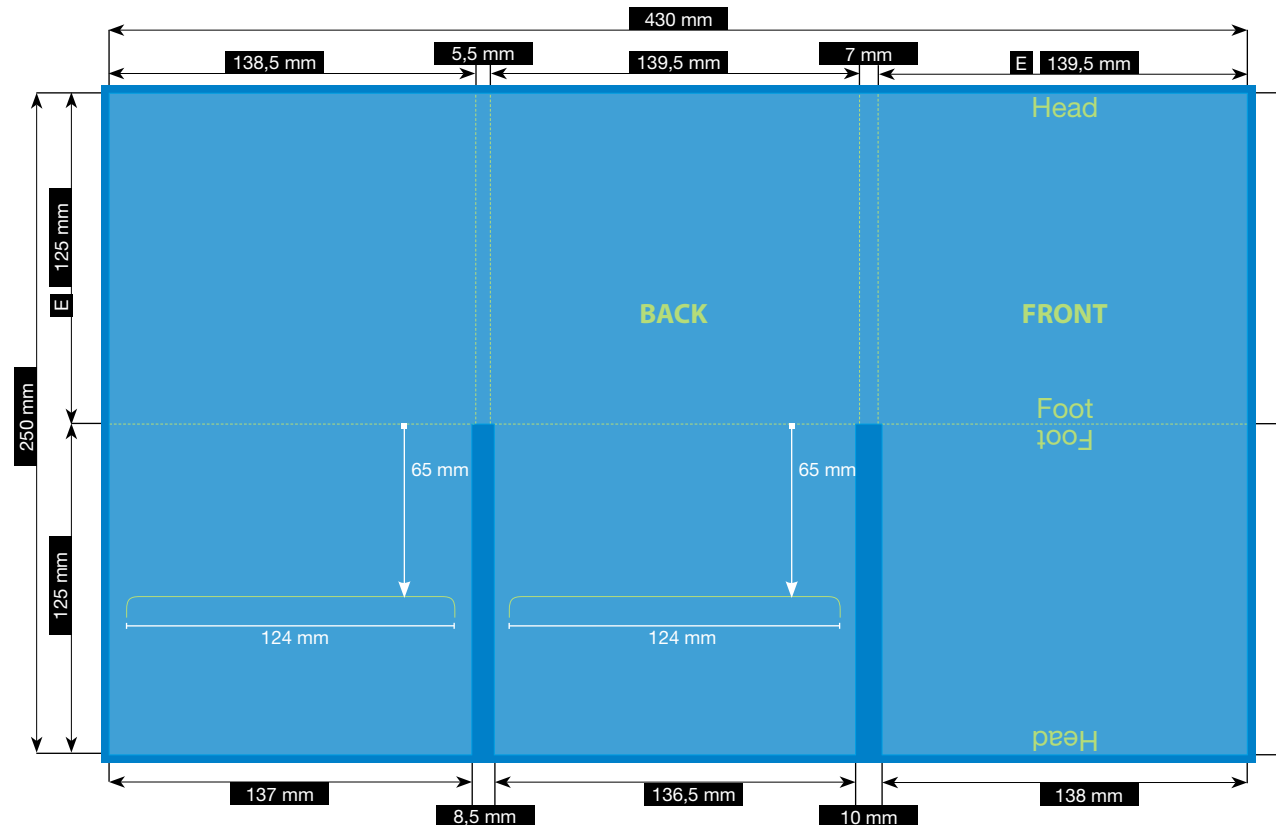

### File-format/Bleed

Important information such as images and texts which are not intended to be cut off need to be placed 3-4 mm away from the border of the page.  
**3 mm bleed**

Crop marks are not necessary!

### Resolution

Images should at least have a resolution of 300 dpi.

### Fonts

Avoid the usage of fonts under 5 pt.  
All fonts must be embedded or converted into outlines.

Illustrations are scaled to 35%.

FILE-FORMAT  
WITH BLEED  
436 x 256 mm

ENDFORMAT (E)  
139,5 x 125 mm