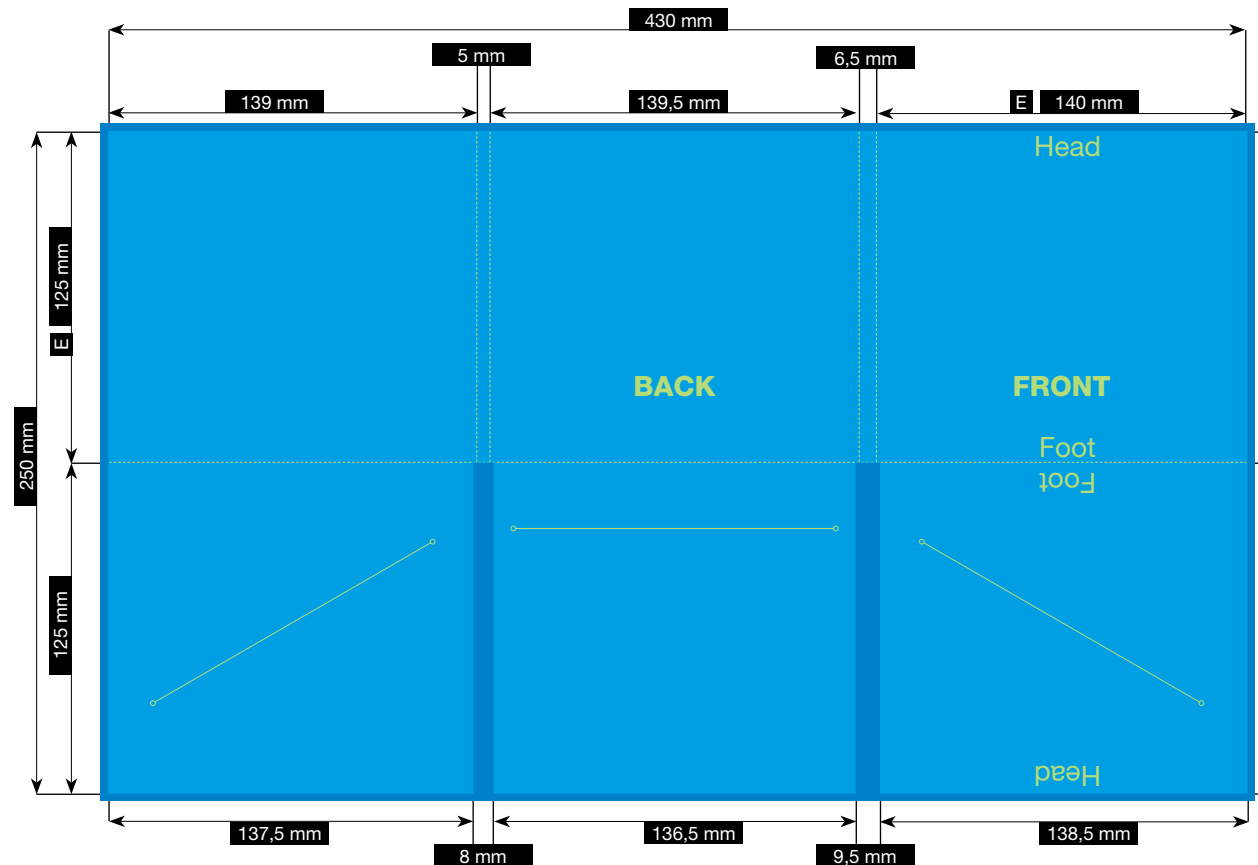

SPEZIFIKATION

CD-FILE · 6 PAGES

CD-SLOT ON THE LEFT + RIGHT · WITH BOOKLETSLOT IN THE MIDDLE
FOR 2MM BOOKLET

Please consider the general printing specifications and the general product information.

Formats

Exclusively PDF, JPG, TIFF-Files

File-format/Bleed

Important information such as images and texts which are not intended to be cut off need to be placed 3-4 mm away from the border of the page.
3 mm bleed

Crop marks are not necessary!

Resolution

Images should at least have a resolution of 300 dpi.

Color/Color spectrum

Exclusively CMYK or grayscales

Fonts

Avoid the usage of fonts under 5 pt.
All fonts must be embedded or converted into outlines.

Illustrations are scaled to 35%.

FILE-FORMAT
WITH BLEED
436 x 256 mm

ENDFORMAT (E)
140 x 125 mm