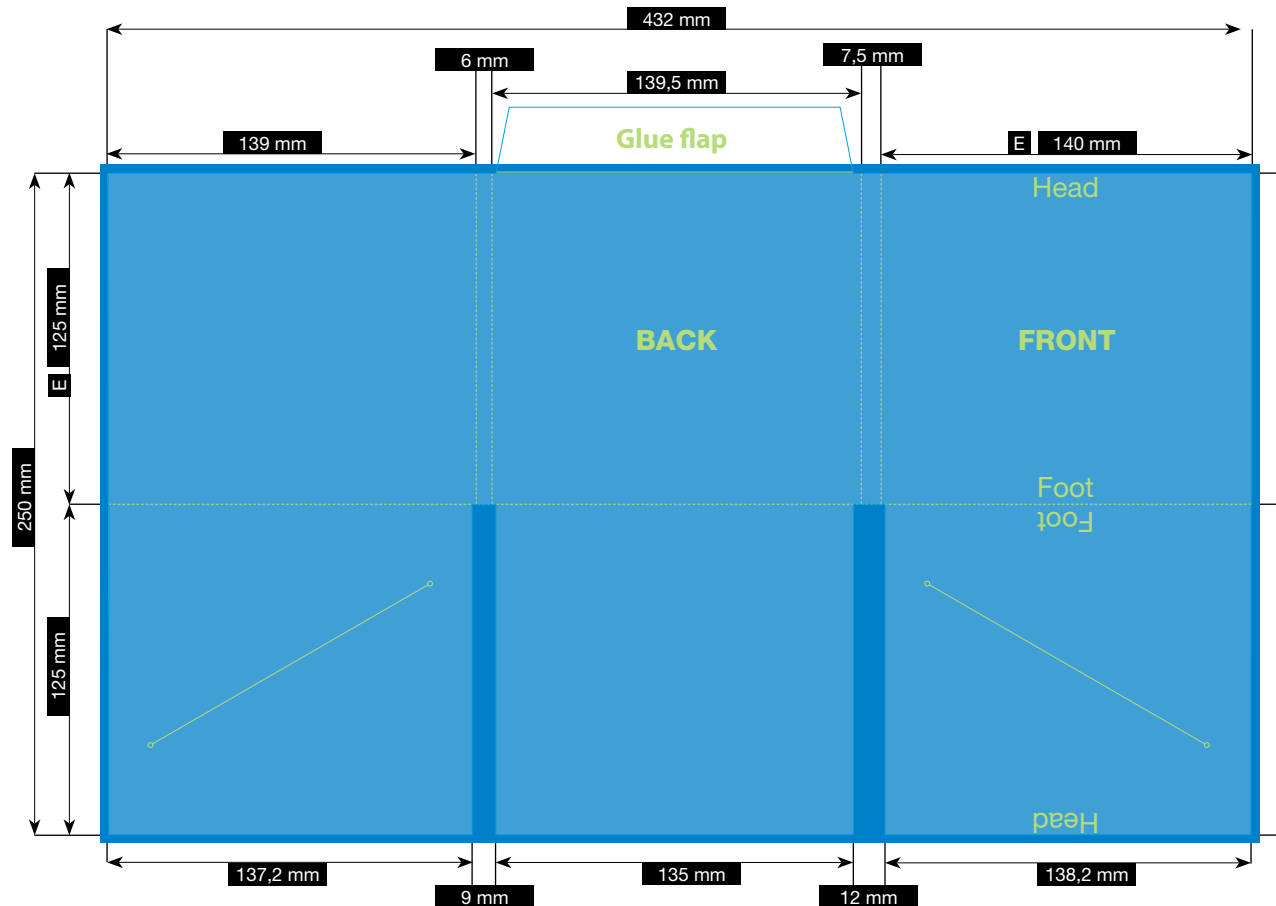

SPEZIFIKATION

CD-FILE · 6 PAGES

CD-SLOT DIAGONLA LEFT + RIGHT · WITH BOOKLETSLEEVE IN THE MIDDLE

Please consider the general printing specifications and the general product information.

Formats

Exclusively PDF, JPG, TIFF-Files

File-format/Bleed

Important information such as images and texts which are not intended to be cut off need to be placed 3-4 mm away from the border of the page.
3 mm bleed

Crop marks are not necessary!

Resolution

Images should at least have a resolution of 300 dpi.

Color/Color spectrum

Exclusively CMYK or grayscales

Fonts

Avoid the usage of fonts under 5 pt.
All fonts must be embedded or converted into outlines.

Illustrations are scaled to 35%.

FILE-FORMAT
WITH BLEED
438 x 256 mm

ENDFORMAT (E)
140 x 125 mm