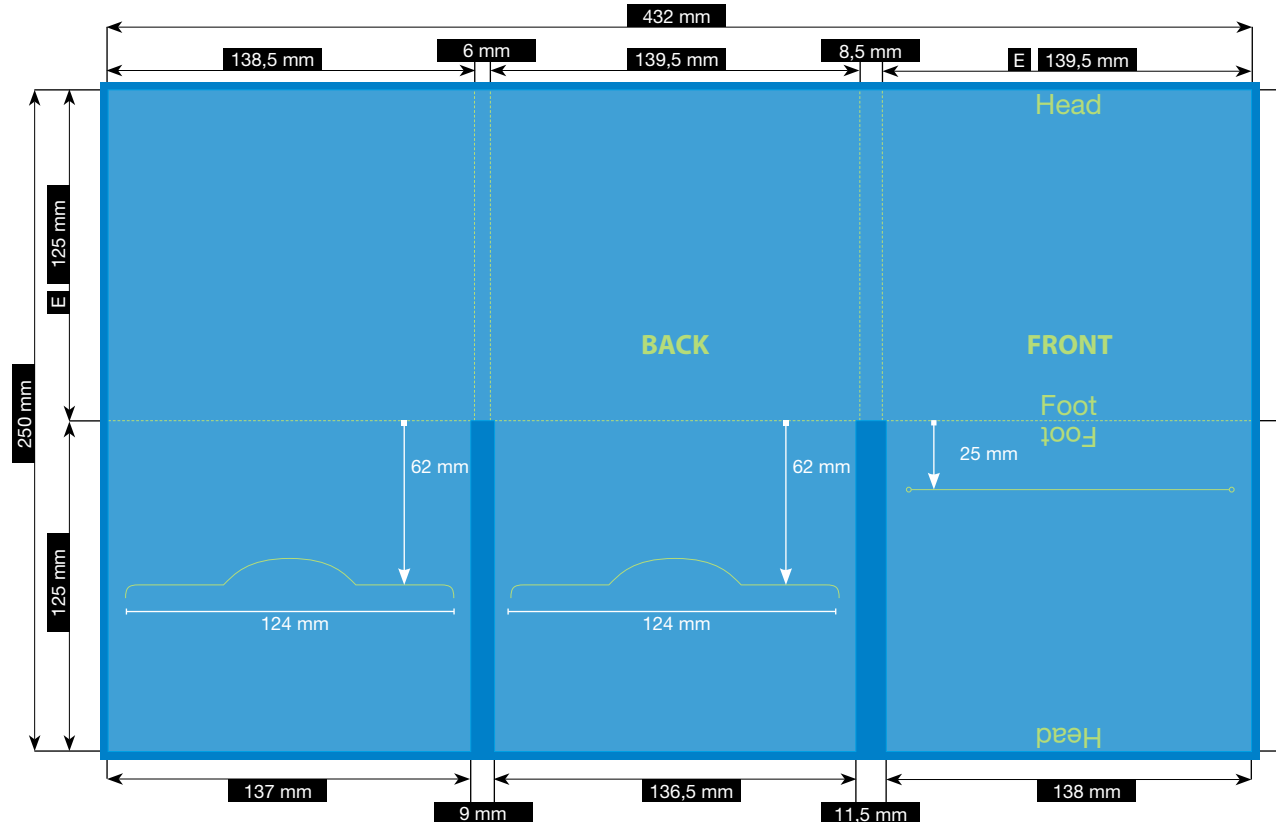

SPEZIFIKATION

CD-FILE · 6 PAGES

CD-SLOT ON THE RIGHT AND THE MIDDLE · WITH BOOKLETSLOT ON THE LEFT
FOR 1 MM BOOKLET

Please consider the general printing specifications and the general product information.

Formats

Exclusively PDF, JPG, TIFF-Files

File-format/Bleed

Important information such as images and texts which are not intended to be cut off need to be placed 3-4 mm away from the border of the page.
3 mm bleed

Crop marks are not necessary!

Resolution

Images should at least have a resolution of 300 dpi.

Color/Color spectrum

Exclusively CMYK or greyscales

Fonts

Avoid the usage of fonts under 5 pt.
All fonts must be embedded or converted into outlines.

Illustrations are scaled to 35%.

FILE-FORMAT
WITH BLEED
438 x 256 mm

ENDFORMAT (E)
139,5 x 125 mm