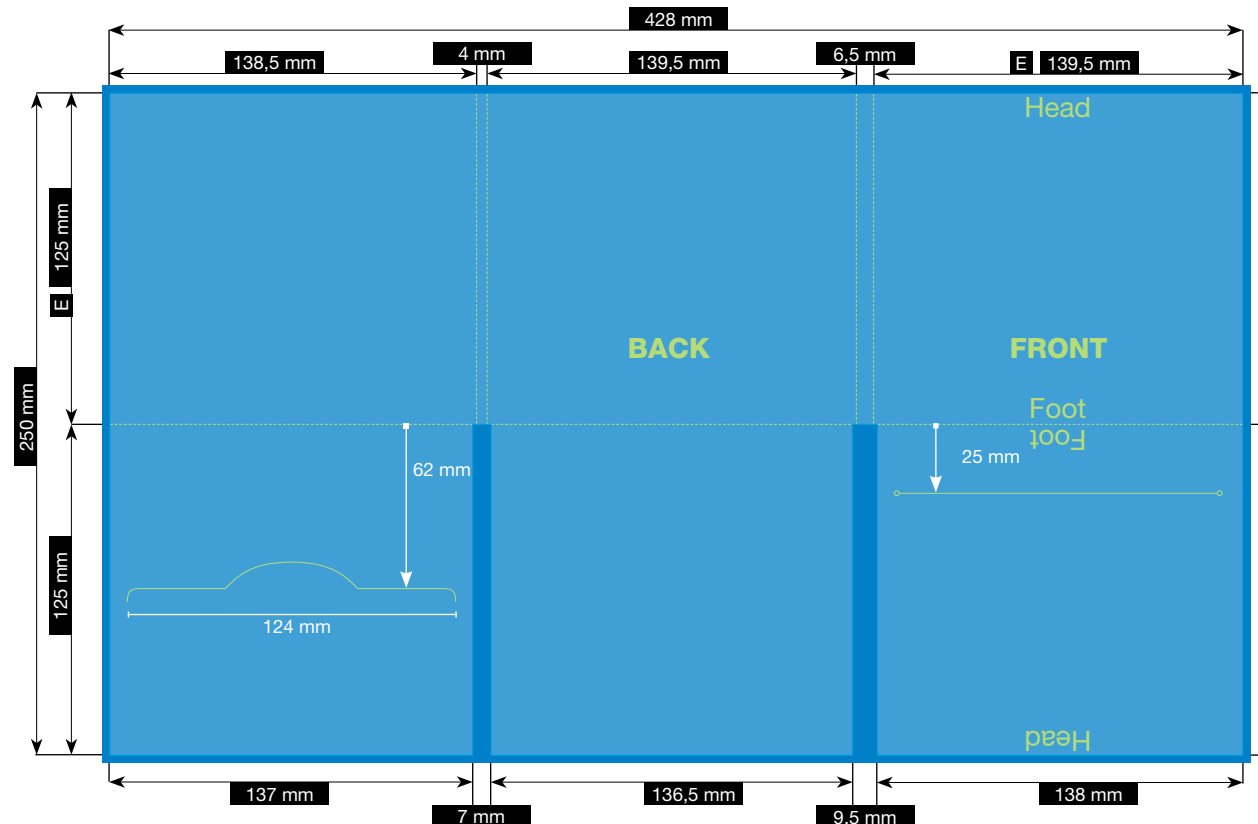

SPEZIFIKATION

CD-FILE · 6 PAGES

CD-SLOT ON THE RIGHT · WITH BOOKLETSLOT ON THE LEFT FOR 1 MM BOOKLET

Please consider the general printing specifications and the general product information.

Formats

Exclusively PDF, JPG, TIFF-Files

File-format/Bleed

Important information such as images and texts which are not intended to be cut off need to be placed 3-4 mm away from the border of the page.
3 mm bleed

Crop marks are not necessary!

Resolution

Images should at least have a resolution of 300 dpi.

Color/Color spectrum

Exclusively CMYK or greyscale

Fonts

Avoid the usage of fonts under 5 pt.
All fonts must be embedded or converted into outlines.

Illustrations are scaled to 35%.

FILE-FORMAT
WITH BLEED
434 x 256 mm

ENDFORMAT (E)
139,5 x 125 mm