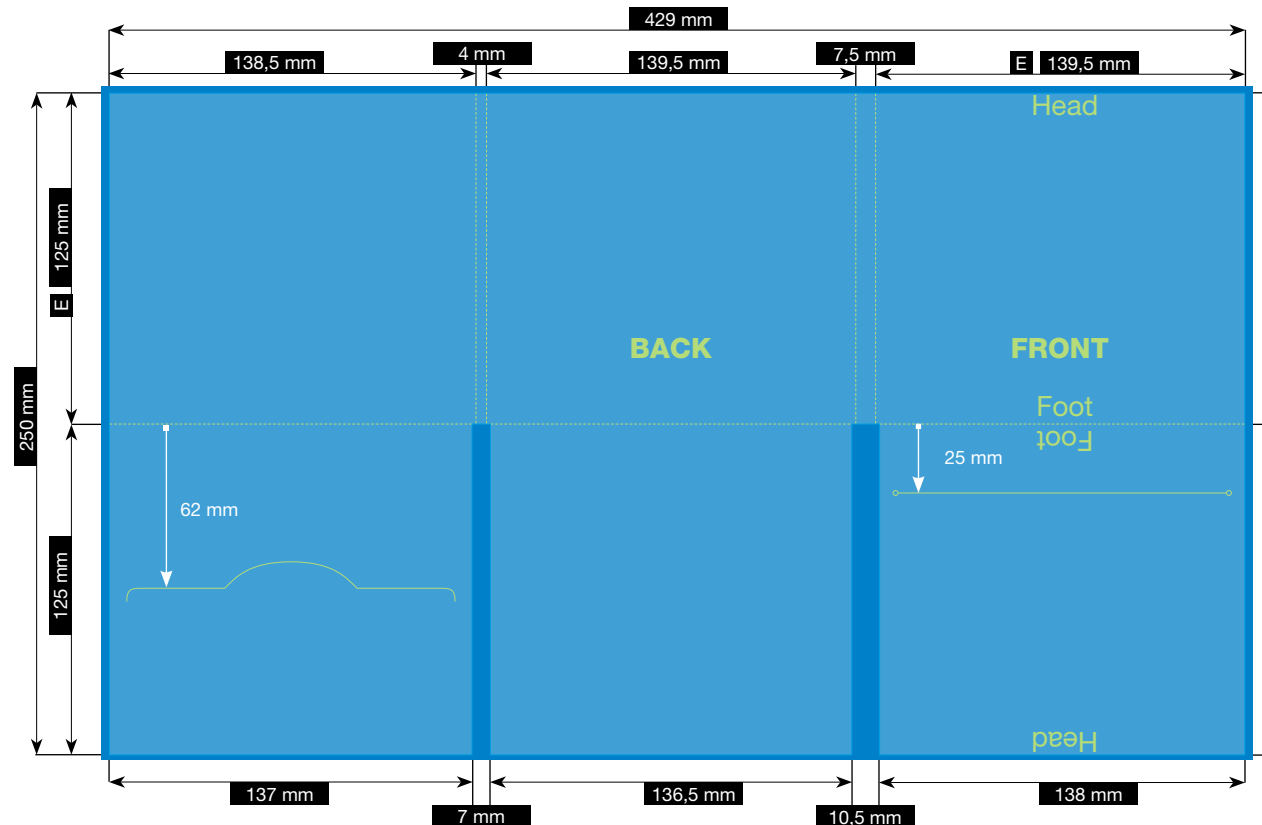

SPEZIFICATION

CD-FILE · 6 PAGES

CD-SLOT ON THE RIGHT · WITH BOOKLETSLOT LEFT FOR 2 MM BOOKLET

Please consider the general printing specifications and the general product information.

Formats

Exclusively PDF, JPG, TIFF-Files

File-format/Bleed

Important information such as images and texts which are not intended to be cut off need to be placed 3-4 mm away from the border of the page.
3 mm bleed

Crop marks are not necessary!

Resolution

Images should at least have a resolution of 300 dpi.

Color/Color spectrum

Exclusively CMYK or greyscales

Fonts

Avoid the usage of fonts under 5 pt.
All fonts must be embedded or converted into outlines.

Illustrations are scaled to 35%.

FILE-FORMAT
WITH BLEED
435 x 256 mm

ENDFORMAT (E)
139,5 x 125 mm