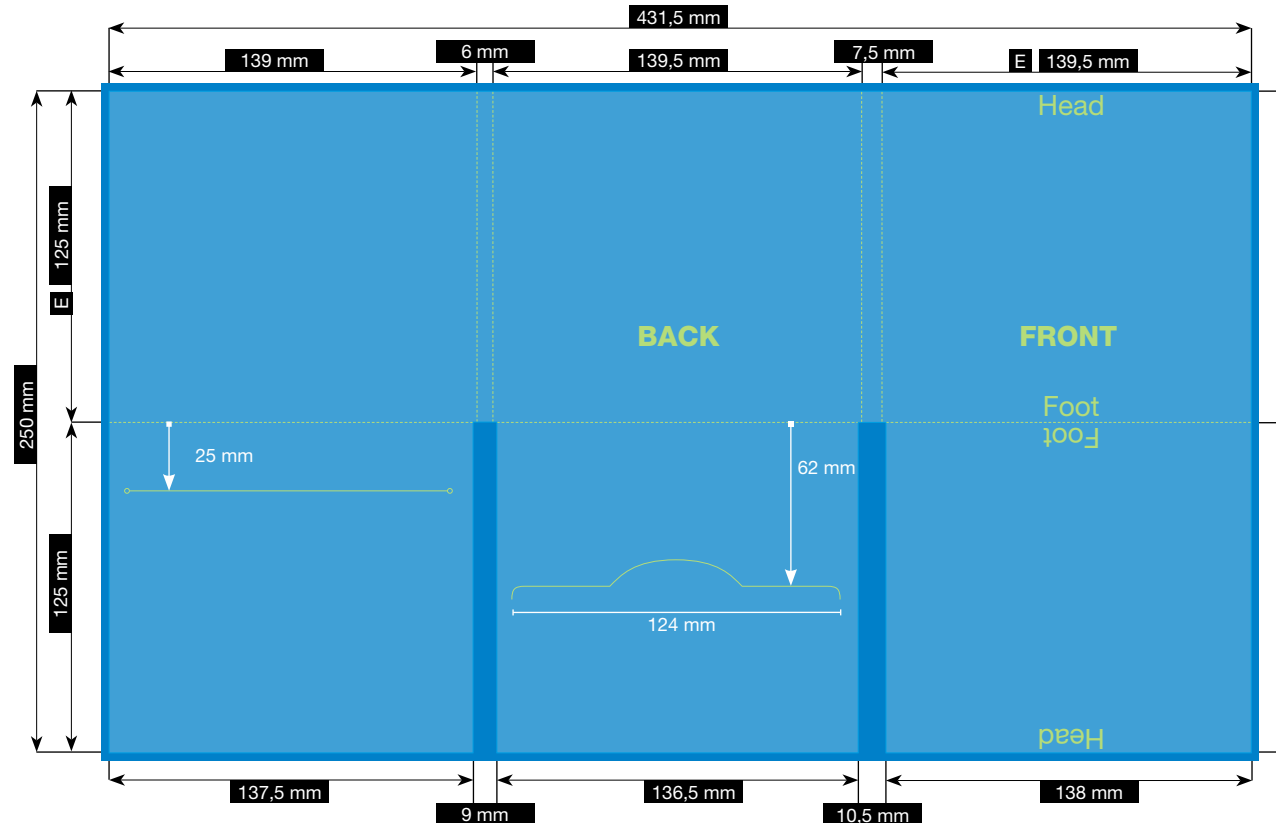

### File-format/Bleed

Important information such as images and texts which are not intended to be cut off need to be placed 3-4 mm away from the border of the page.  
**3 mm bleed**

Crop marks are not necessary!

### Resolution

Images should at least have a resolution of 300 dpi.

### Fonts

Avoid the usage of fonts under 5 pt.  
All fonts must be embedded or converted into outlines.

Illustrations are scaled to 35%.

FILE-FORMAT  
WITH BLEED  
437,5 x 256 mm

ENDFORMAT (E)  
139,5 x 125 mm