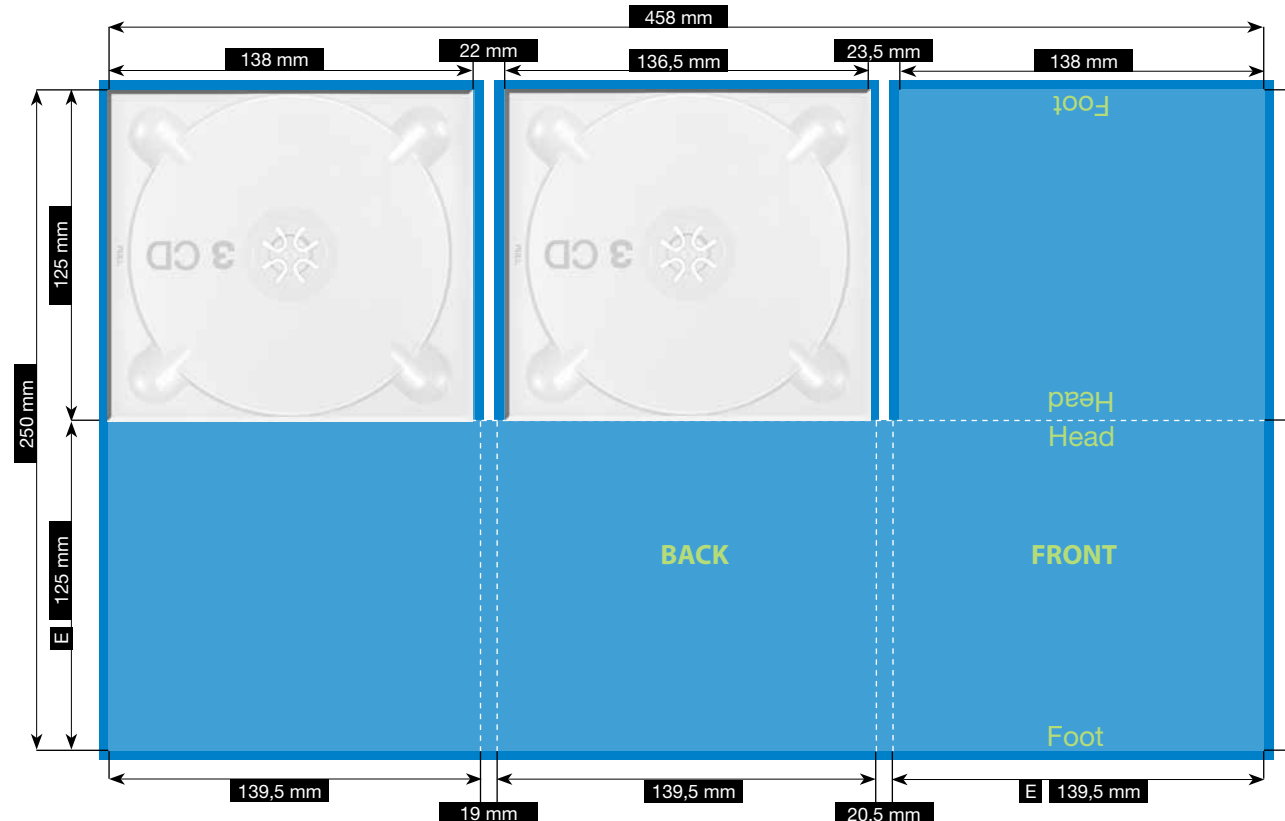

File-format/Bleed

Important information such as images and texts which are not intended to be cut off need to be placed 3-4 mm away from the border of the page.
3 mm bleed

Crop marks are not necessary!

Resolution

Images should at least have a resolution of 300 dpi.

Color/Color spectrum

Exclusively CMYK or grayscales

Fonts

Avoid the usage of fonts under 5 pt.
All fonts must be embedded or converted into outlines.

Illustrations are scaled to 35%.

FILE-FORMAT
WITH BLEED
464 x 256 mm

ENDFORMAT (E)
139,5 x 125 mm