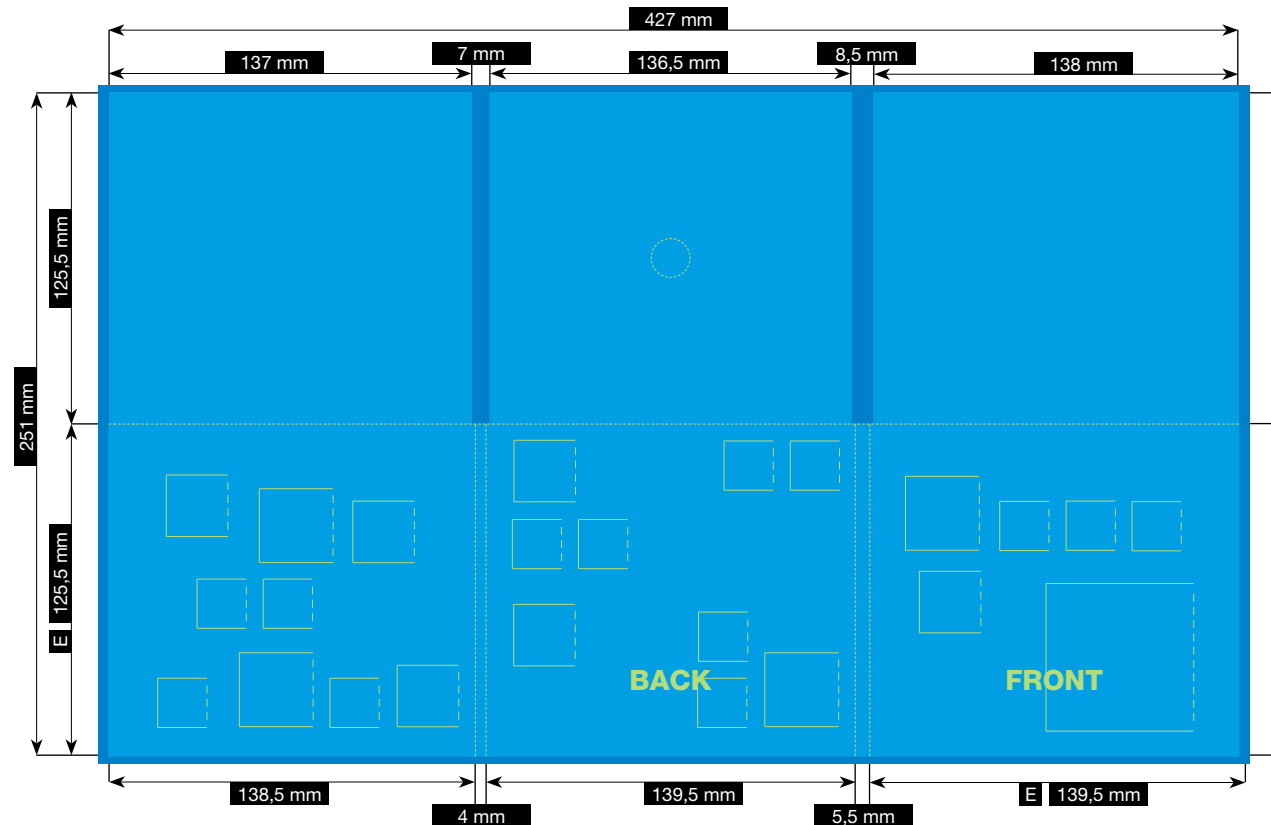

### File-format/Bleed

Important information such as images and texts which are not intended to be cut off need to be placed 3-4 mm away from the border of the page.  
**3 mm bleed**

Crop marks are not necessary!

### Resolution

Images should at least have a resolution of 300 dpi.

### Fonts

Avoid the usage of fonts under 5 pt.  
All fonts must be embedded or converted into outlines.

Zeichnung ist auf 35% skaliert.

FILE-FORMAT  
WITH BLEED  
433 x 251 mm

ENDFORMAT (E)  
139,5 x 125,5 mm