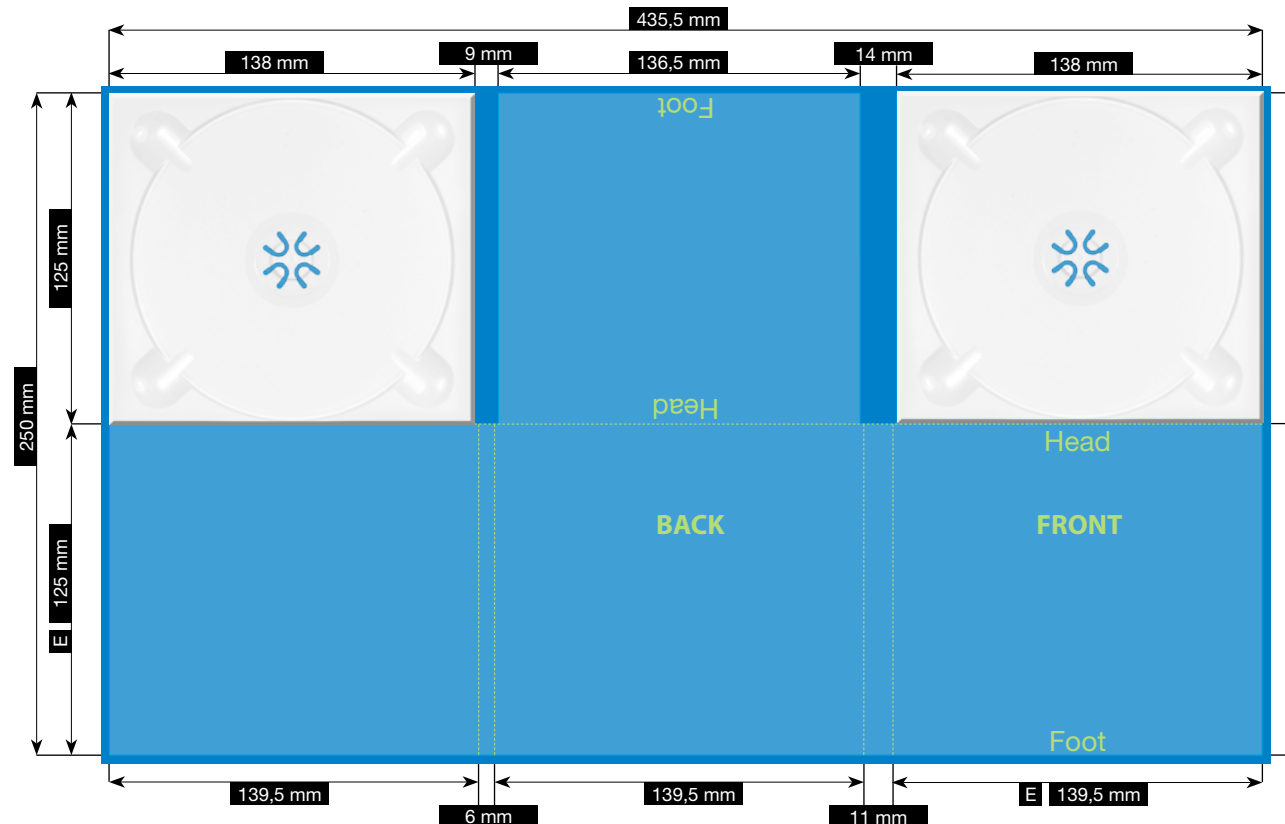

File-format/Bleed

Important information such as images and texts which are not intended to be cut off need to be placed 3-4 mm away from the border of the page.
3 mm bleed

Crop marks are not necessary!

Resolution

Images should at least have a resolution of 300 dpi.

Color/Color spectrum

Exclusively CMYK or grayscales

Fonts

Avoid the usage of fonts under 5 pt.
All fonts must be embedded or converted into outlines.

Illustrations are scaled to 35%.

FILE-FORMAT
WITH BLEED
441,5 x 256 mm

ENDFORMAT (E)
139,5 x 125 mm