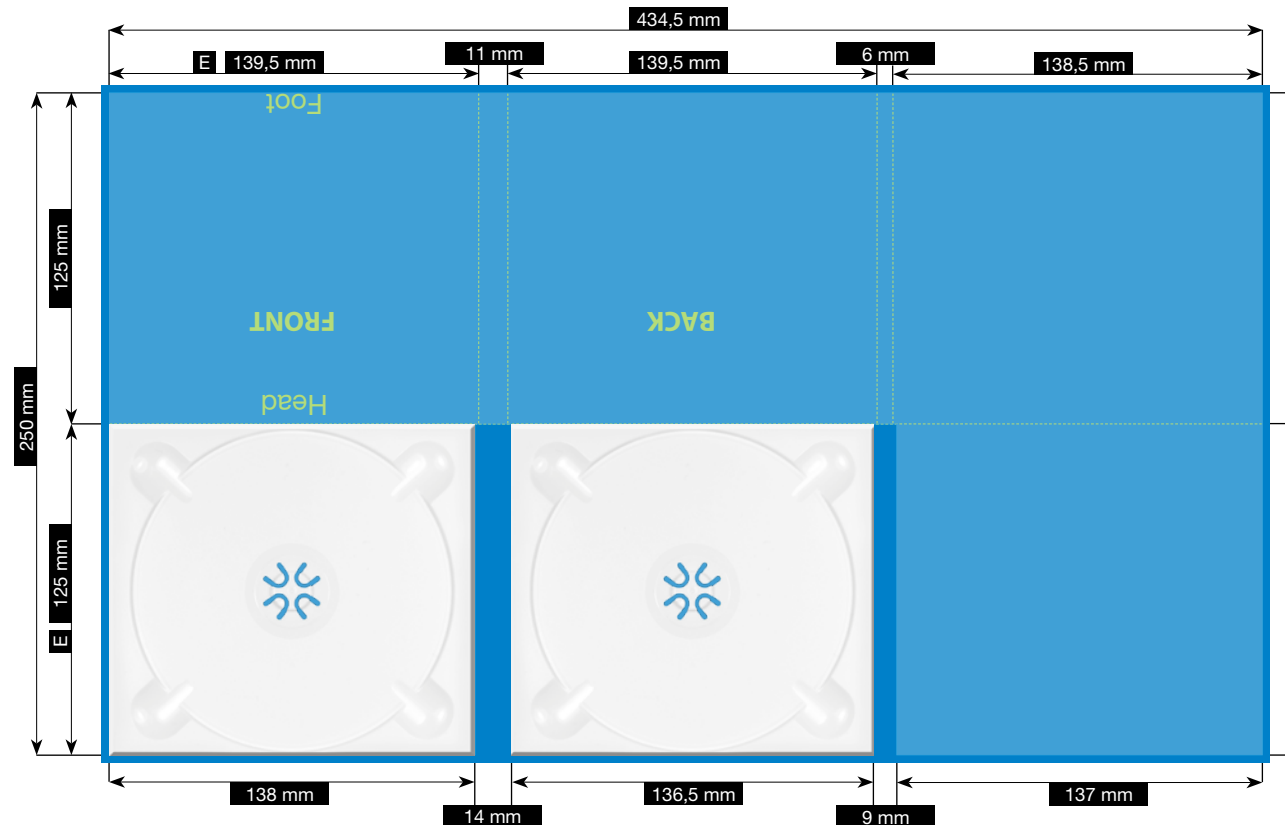

SPEZIFIKATION

CD-PAC · 6 PAGES

TWO TRAYS LEFT + MIDDLE · WITHOUT BOOKLETSLOT

Please consider the general printing specifications and the general product information.

Formats

Exclusively PDF, JPG, TIFF-Files

File-format/Bleed

Important information such as images and texts which are not intended to be cut off need to be placed 3-4 mm away from the border of the page.
3 mm bleed

Crop marks are not necessary!

Resolution

Images should at least have a resolution of 300 dpi.

Color/Color spectrum

Exclusively CMYK or greyscales

Fonts

Avoid the usage of fonts under 5 pt.
All fonts must be embedded or converted into outlines.

Illustrations are scaled to 35%.

FILE-FORMAT
WITH BLEED
440,5 x 256 mm

ENDFORMAT (E)
139,5 x 125 mm