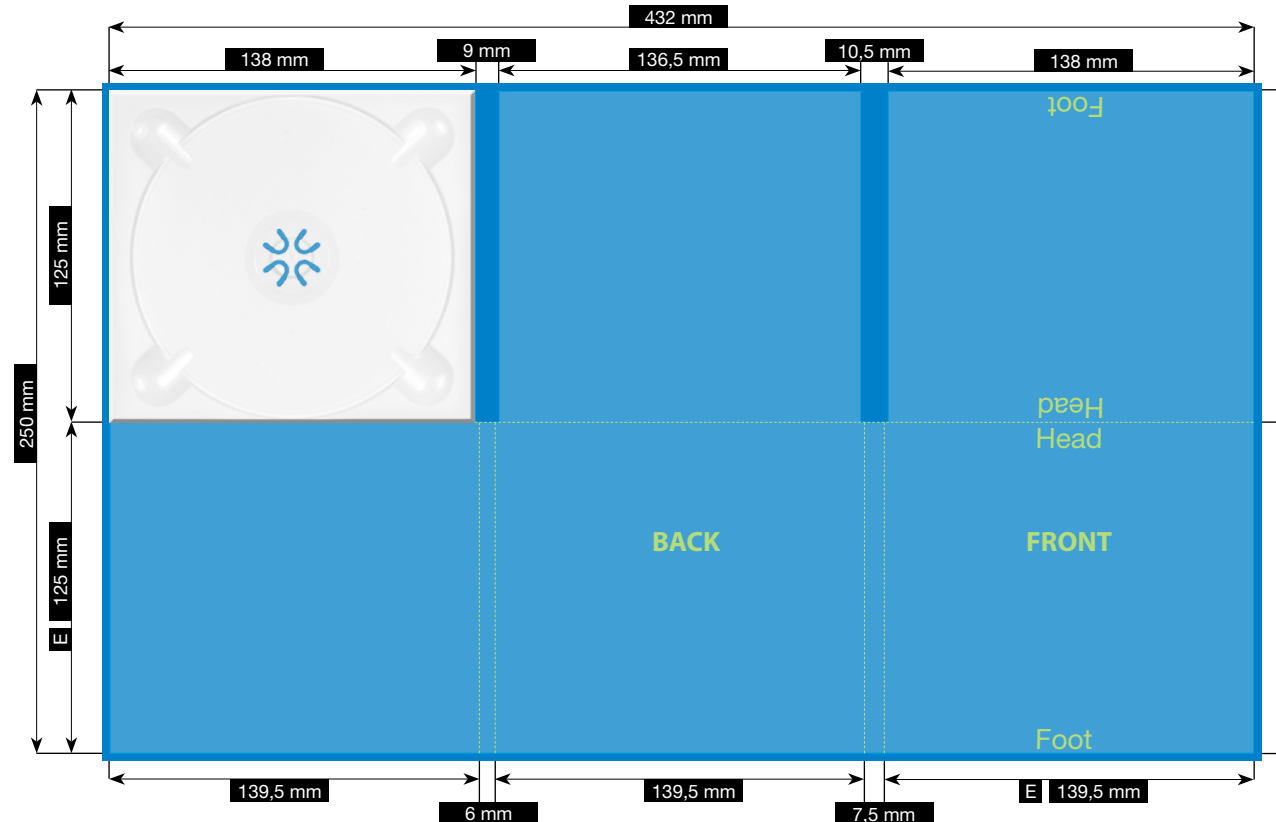

SPEZIFIKATION

CD-PAC · 6 PAGES

TRAY ON THE RIGHT · WITHOUT BOOKLETSLOT

Please consider the general printing specifications and the general product information.

Formats

Exclusively PDF, JPG, TIFF-Files

File-format/Bleed

Important information such as images and texts which are not intended to be cut off need to be placed 3-4 mm away from the border of the page.
3 mm bleed

Crop marks are not necessary!

Resolution

Images should at least have a resolution of 300 dpi.

Color/Color spectrum

Exclusively CMYK or greyscales

Fonts

Avoid the usage of fonts under 5 pt.
All fonts must be embedded or converted into outlines.

Illustrations are scaled to 35%.

FILE-FORMAT
WITH BLEED
438 x 256 mm

ENDFORMAT (E)
139,5 x 125 mm

VER013

Stand: 06/2022