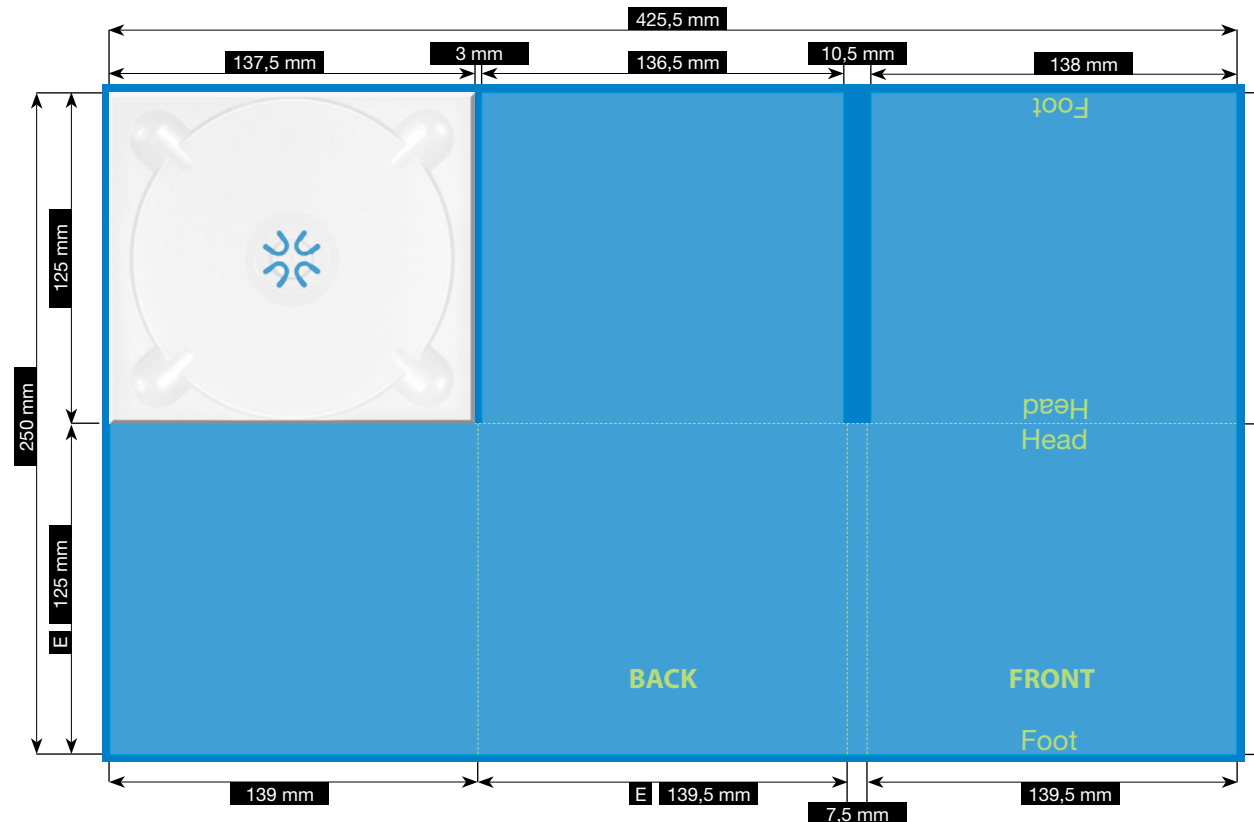

Important information such as images and texts which are not intended to be cut off need to be placed 3-4 mm away from the border of the page.
3 mm bleed

Crop marks are not necessary!

Resolution

Images should at least have a resolution of 300 dpi.

Color/Color spectrum

Exclusively CMYK or grayscales

Fonts

Avoid the usage of fonts under 5 pt.
All fonts must be embedded or converted into outlines.

Illustrations are scaled to 35%.

FILE-FORMAT
WITH BLEED
431,5 x 256 mm

ENDFORMAT (E)
139,5 x 125 mm