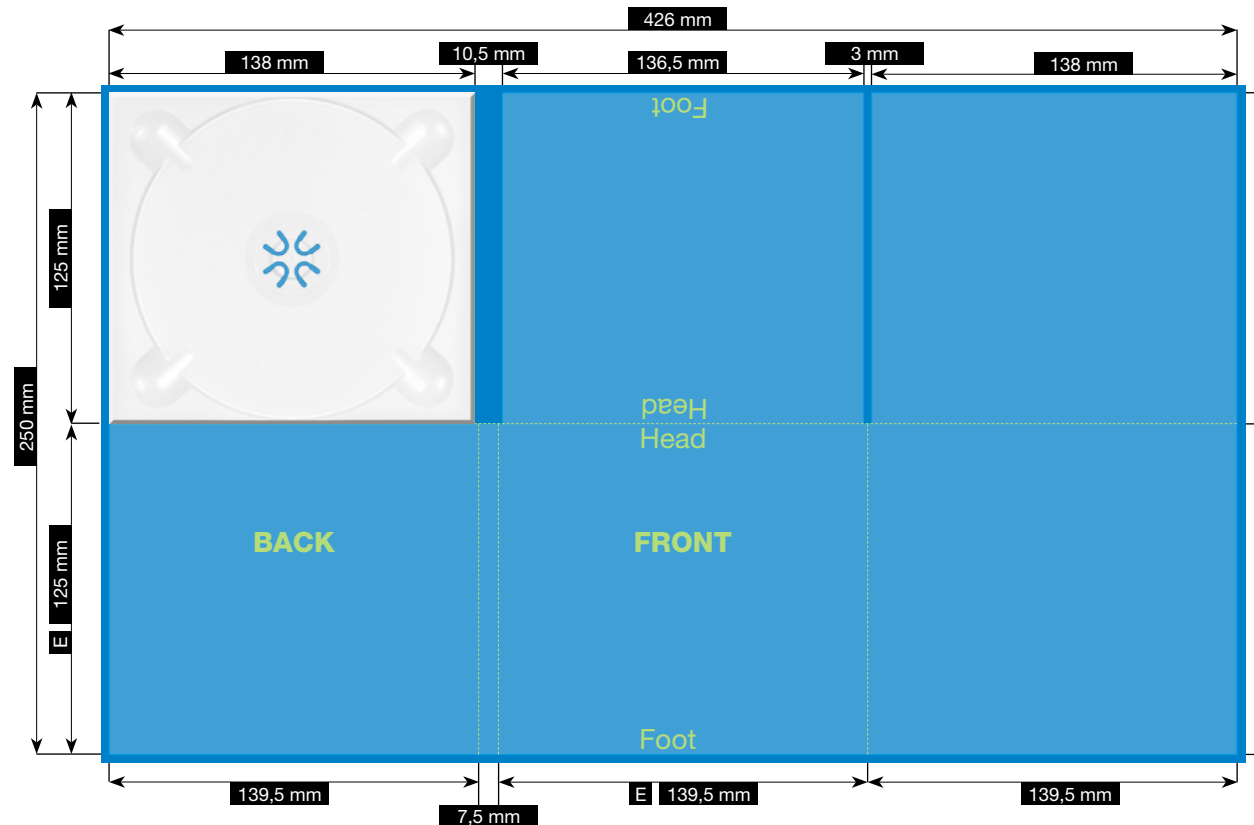

### File-format/Bleed

Important information such as images and texts which are not intended to be cut off need to be placed 3-4 mm away from the border of the page.  
**3 mm bleed**

Crop marks are not necessary!

### Resolution

Images should at least have a resolution of 300 dpi.

### Fonts

Avoid the usage of fonts under 5 pt.  
All fonts must be embedded or converted into outlines.

Illustrations are scaled to 35%.

FILE-FORMAT  
WITH BLEED  
432 x 256 mm

ENDFORMAT (E)  
139,5 x 125 mm