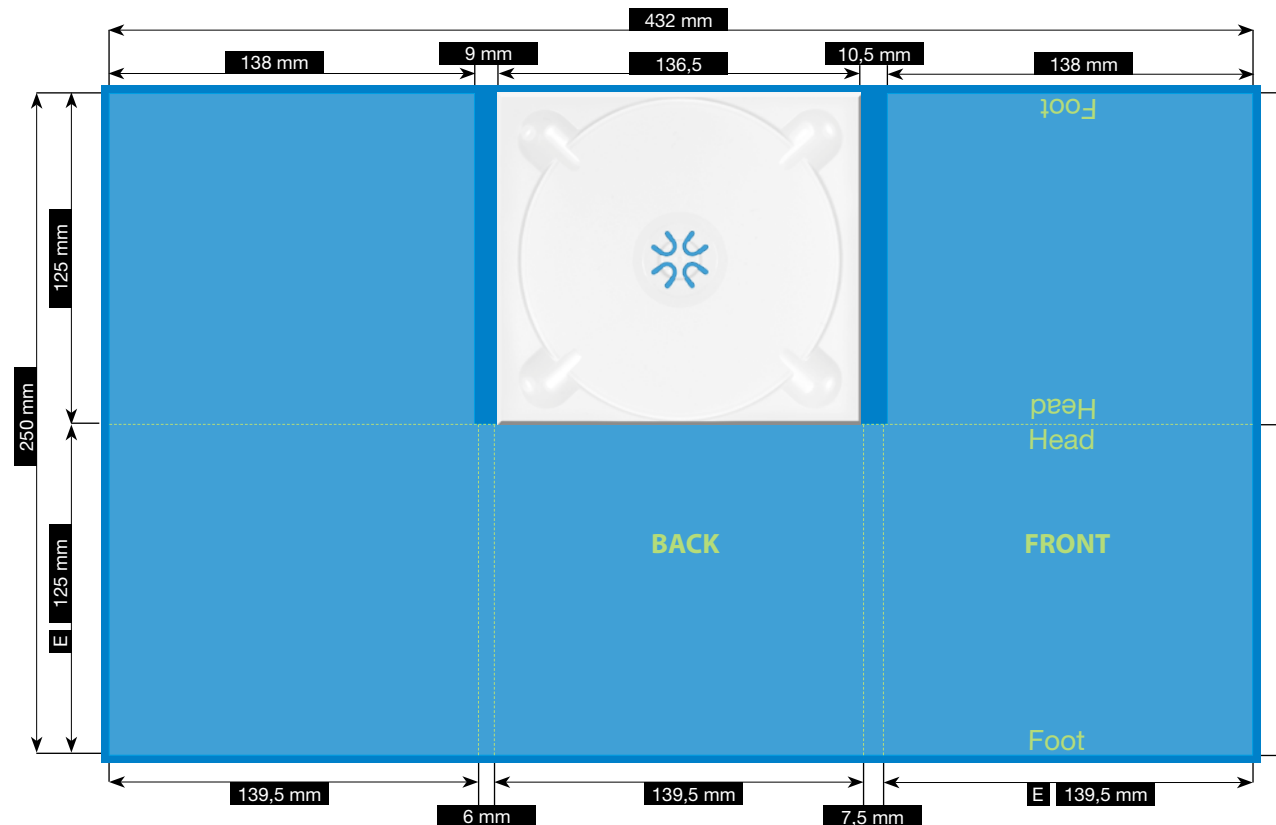

Important information such as images and texts which are not intended to be cut off need to be placed 3-4 mm away from the border of the page.
3 mm bleed

Crop marks are not necessary!

Resolution

Images should at least have a resolution of 300 dpi.

Color/Color spectrum

Exclusively CMYK or greyscales

Fonts

Avoid the usage of fonts under 5 pt.
All fonts must be embedded or converted into outlines.

Illustrations are scaled to 35%.

FILE-FORMAT
WITH BLEED
438 x 256 mm

ENDFORMAT (E)
139,5 x 125 mm

VER012

Stand: 06/2022