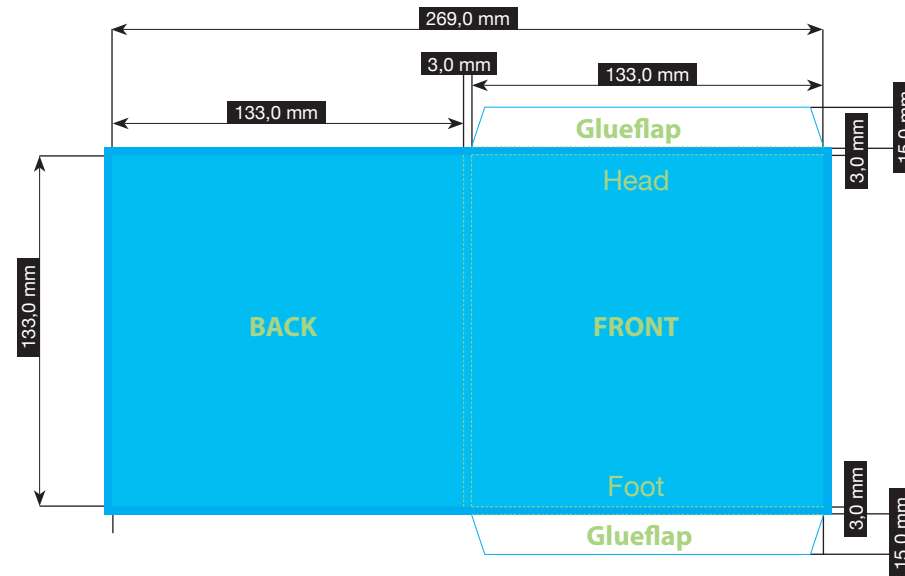

SPECIFICATION

CD-CARDBOARD POCKET

SPINE 3 MM · SPECIALFORMAT 13,3 x13,3 CM

Please consider the general printing specifications and the general product information.

Formats

Exclusively PDF, JPG, TIFF-Files

File-format/Bleed

Important information such as images and texts which are not intended to be cut off need to be placed 3-4 mm away from the border of the page.

3 mm bleed

Crop marks are not necessary!

Resolution

Images should at least have a resolution of 300 dpi.

Color/Color spectrum

Exclusively CMYK or greyscales

Fonts

Avoid the usage of fonts under 5 pt.
All fonts must be embedded or converted into outlines.

FILE-FORMAT
WITH BLEED
275,0 x 139,0 mm

ENDFORMAT (E)
269,0 x 133,0 mm

Illustrations are scaled to 35%.