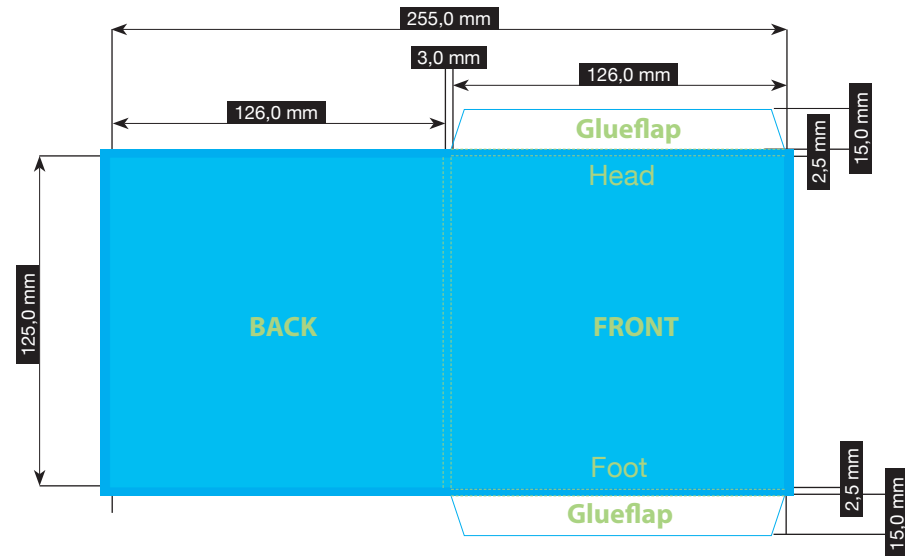

SPECIFICATION

CD-CARDBOARD POCKET

SPINE 3 MM · SPECIALFORMAT 126 x 125 MM

Please consider the general printing specifications and the general product information.

Formats

Exclusively PDF, JPG, TIFF-Files

File-format/Bleed

Important information such as images and texts which are not intended to be cut off need to be placed 3-4 mm away from the border of the page.

3 mm bleed

Crop marks are not necessary!

Resolution

Images should at least have a resolution of 300 dpi.

Color/Color spectrum

Exclusively CMYK or greyscales

Fonts

Avoid the usage of fonts under 5 pt.
All fonts must be embedded or converted into outlines.

Illustrations are scaled to 35%.

FILE-FORMAT
WITH BLEED
261,0 x 131,0 mm

ENDFORMAT (E)
255,0 x 125,0 mm